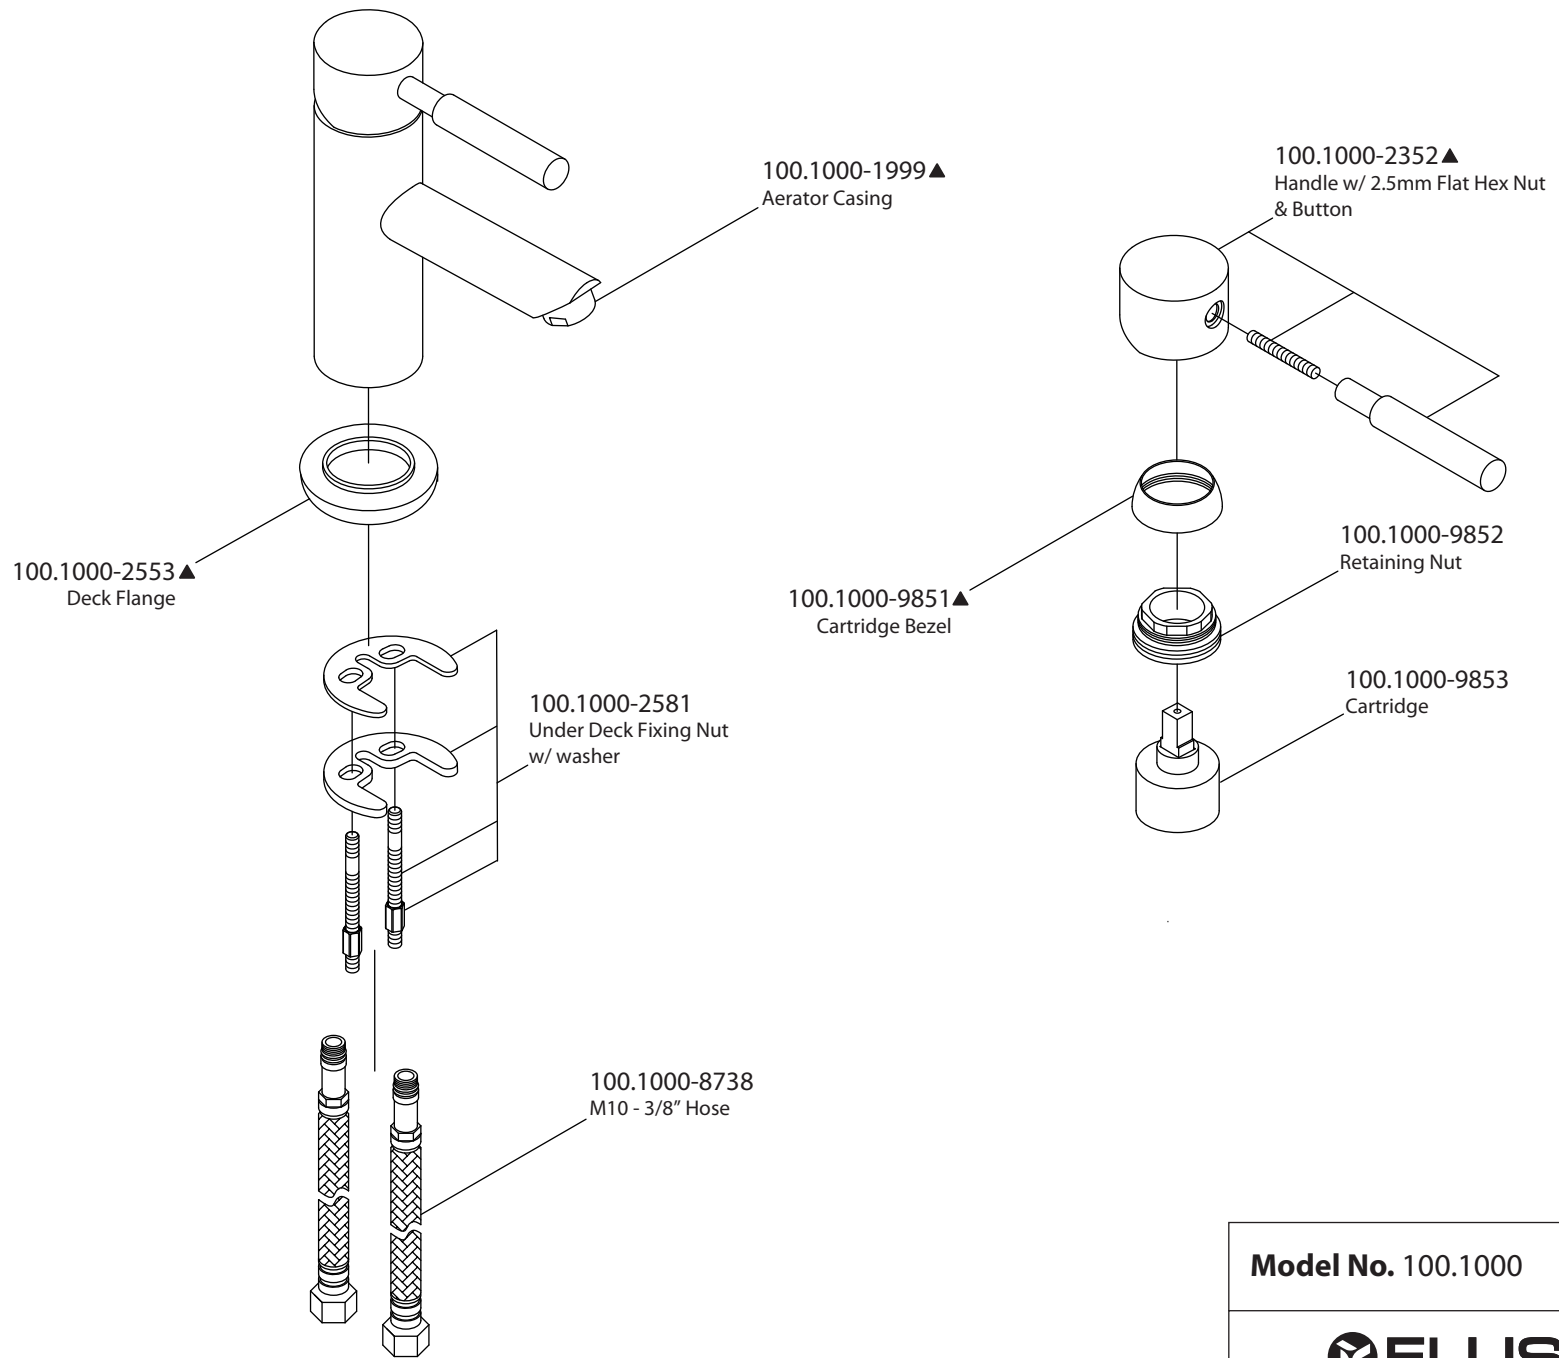

# Product Parts Breakdown

<b>Model No.</b> 100.1000	<b>Ver</b> 2.54
 <b>FLUSSO</b> LUXURY PLUMBING FIXTURES	