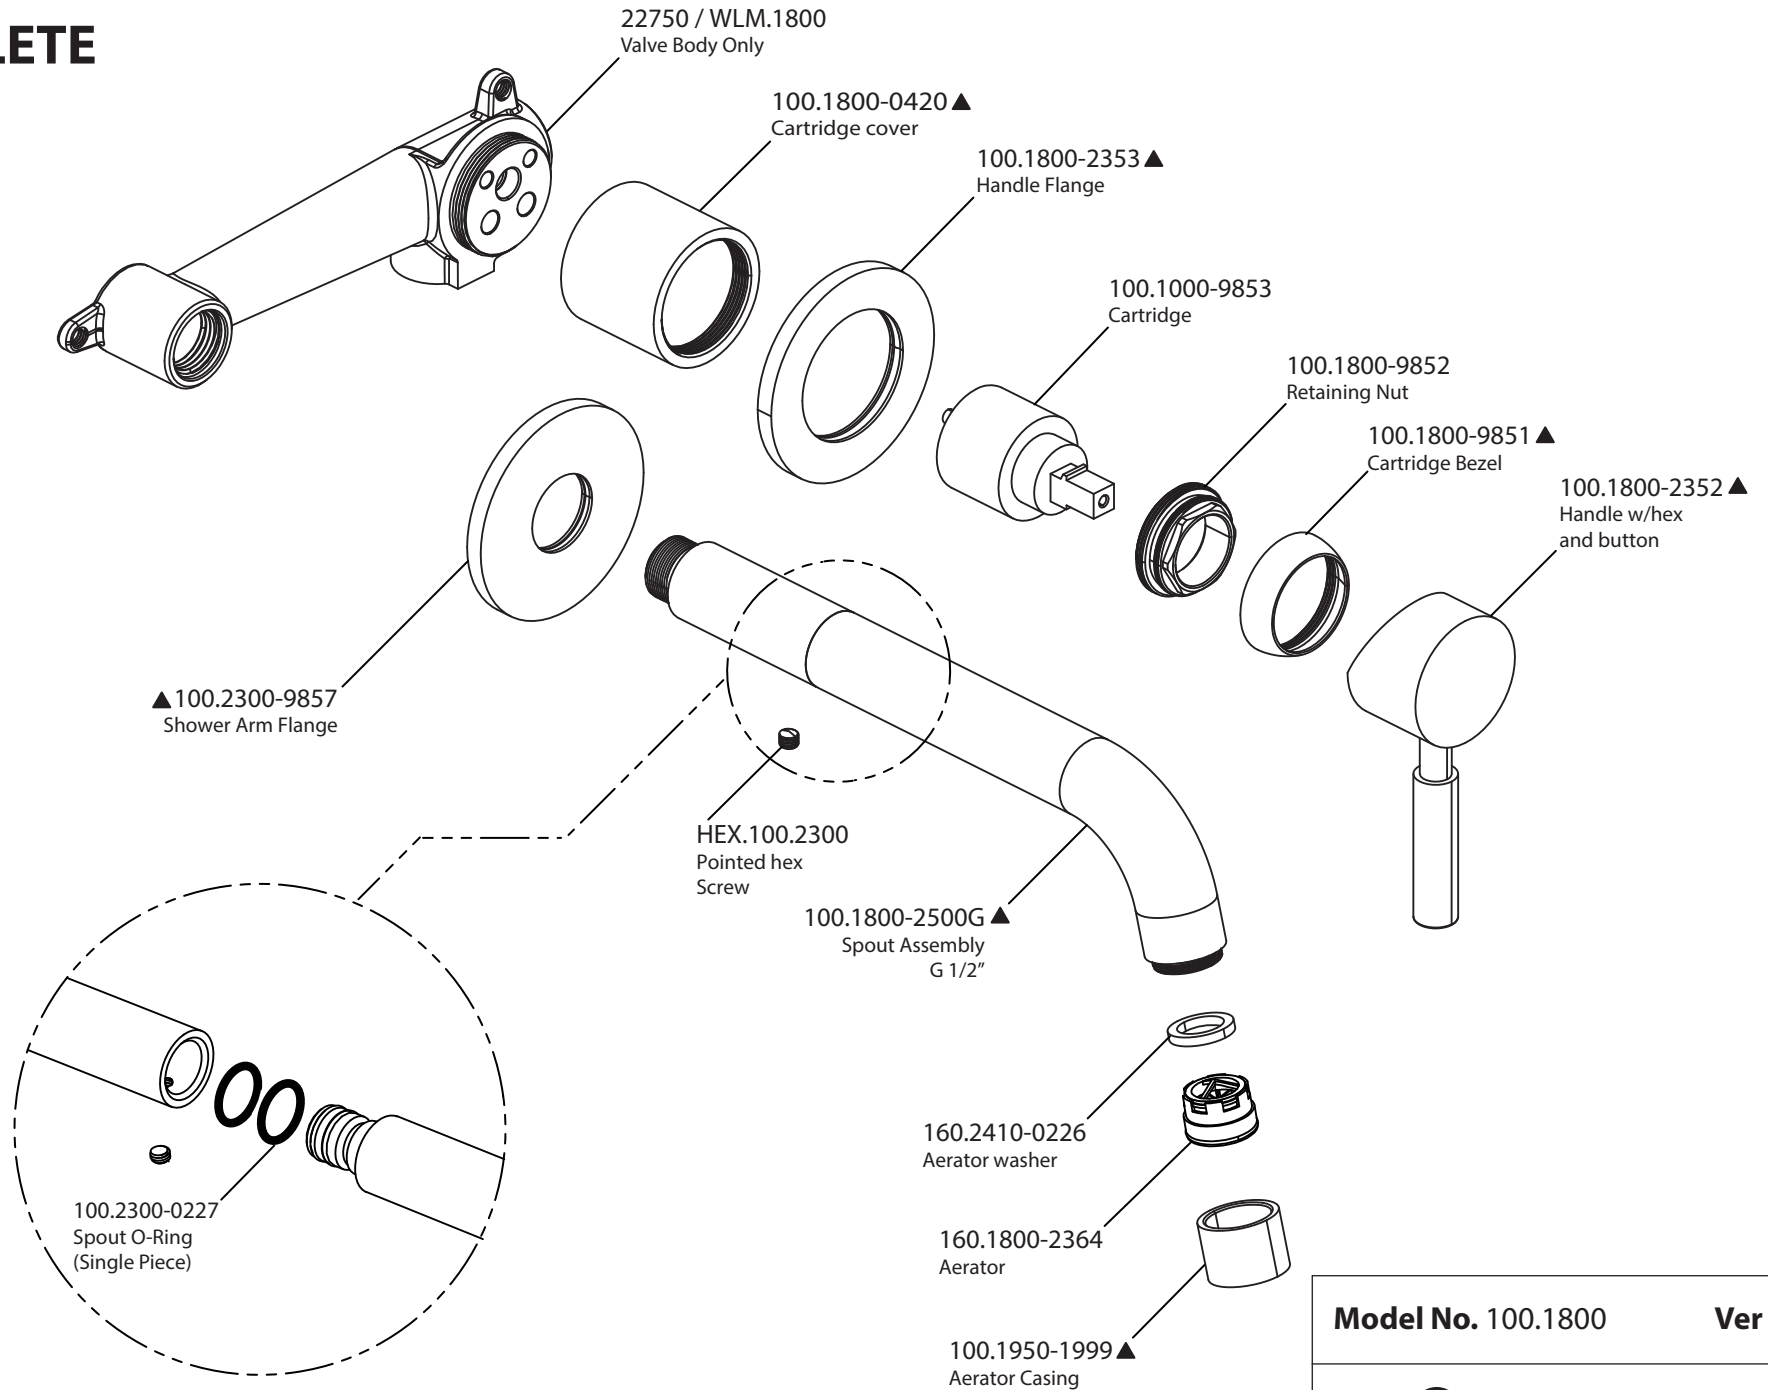

Product Parts Breakdown

Model No. 100.1800	Ver 2.67
 FLUSSO LUXURY PLUMBING FIXTURES	

Product Parts Breakdown

OBSOLETE

Model No. 100.1800

Ver 2.66

FLUSSO
LUXURY PLUMBING FIXTURES