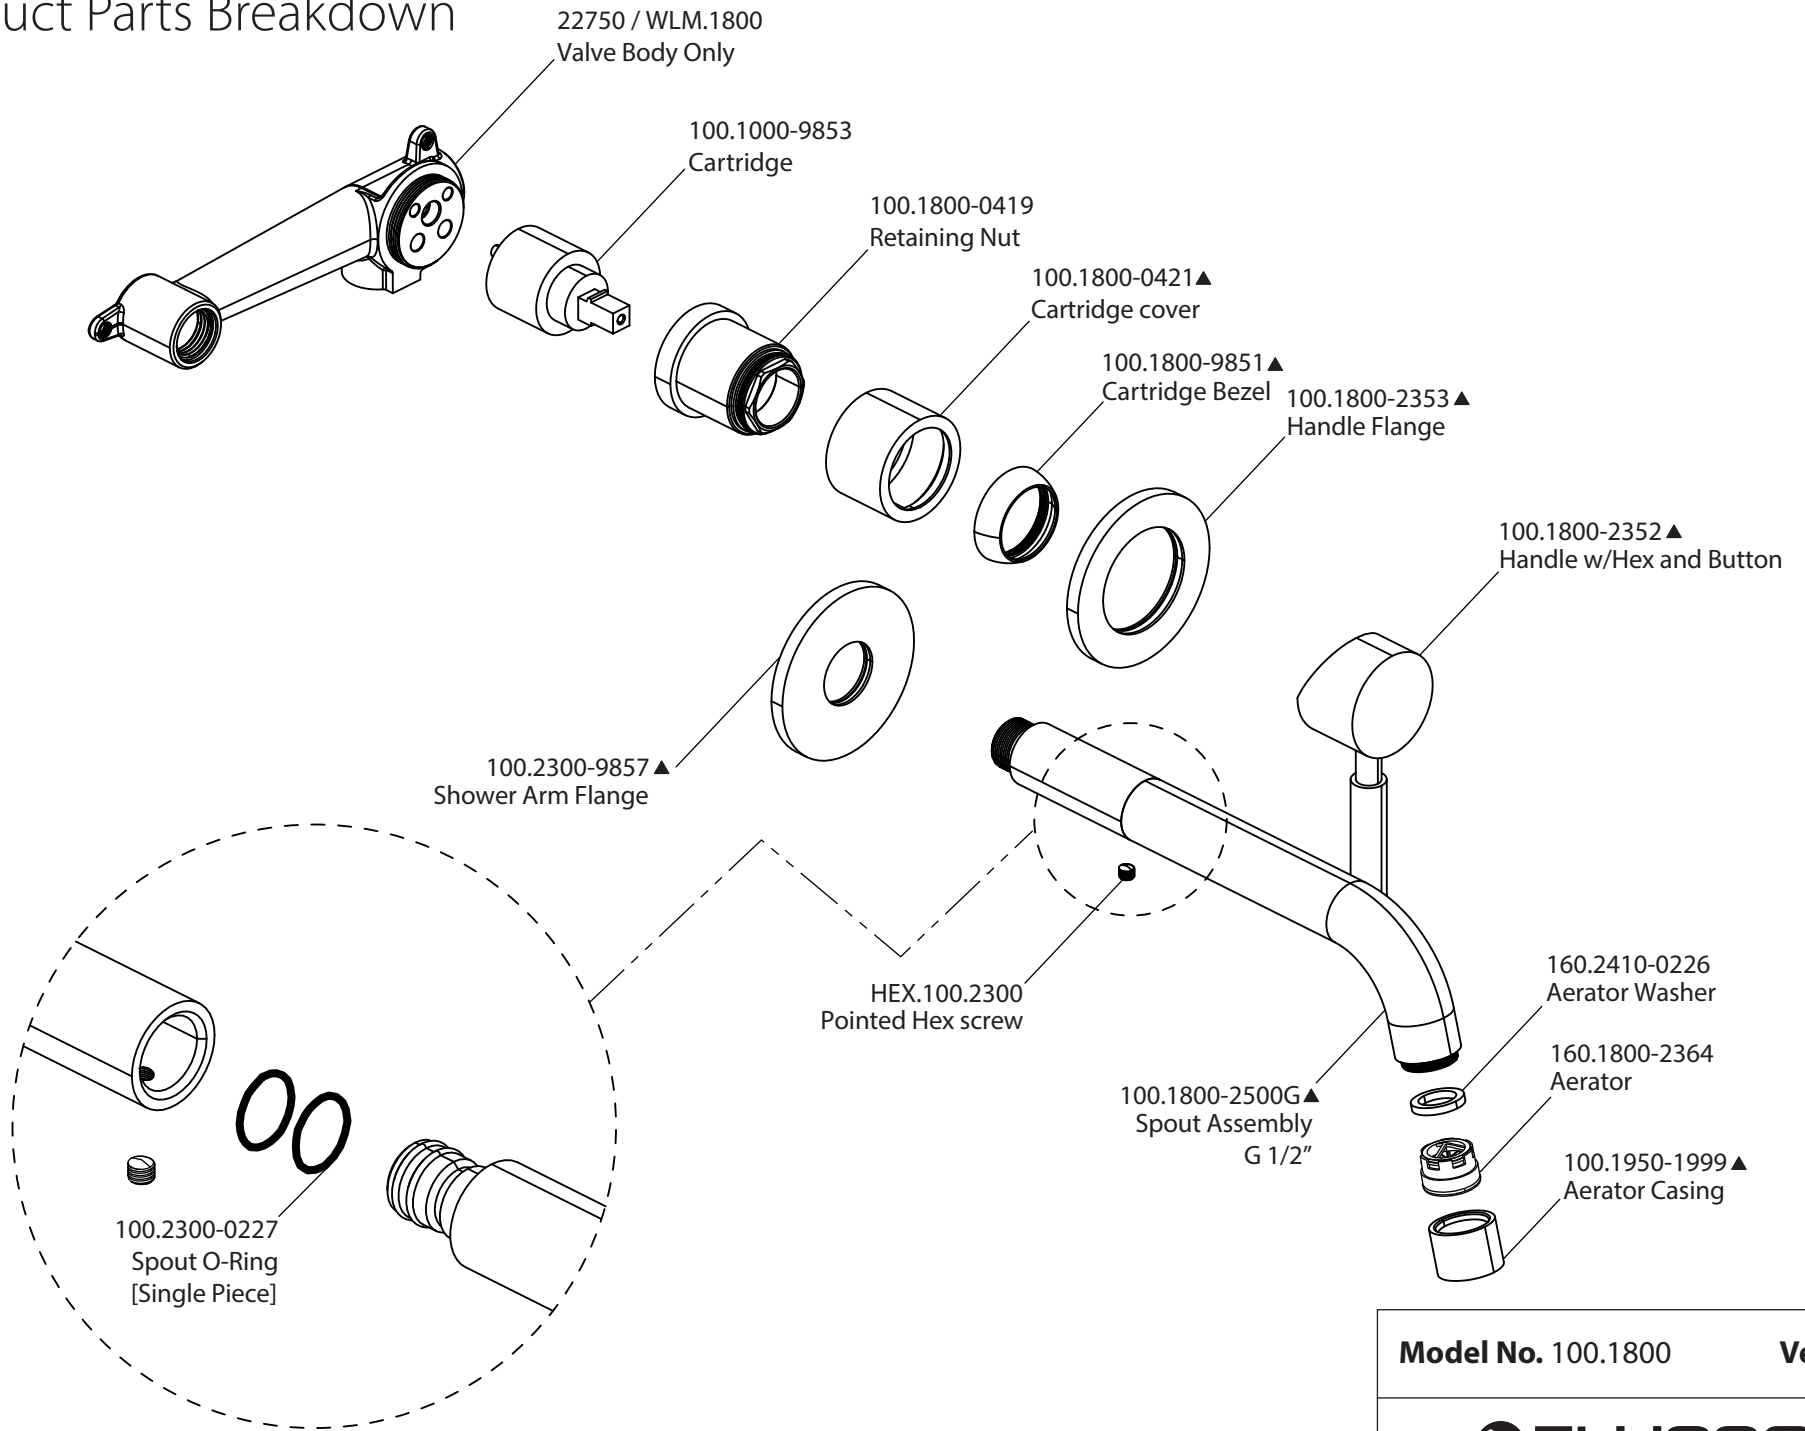

Product Parts Breakdown

Model No. 100.1800	Ver 2.67
 FLUSSO LUXURY PLUMBING FIXTURES	

Product Parts Breakdown

OBSOLETE

Model No. 100.1800

Ver 2.66

FLUSSO
LUXURY PLUMBING FIXTURES