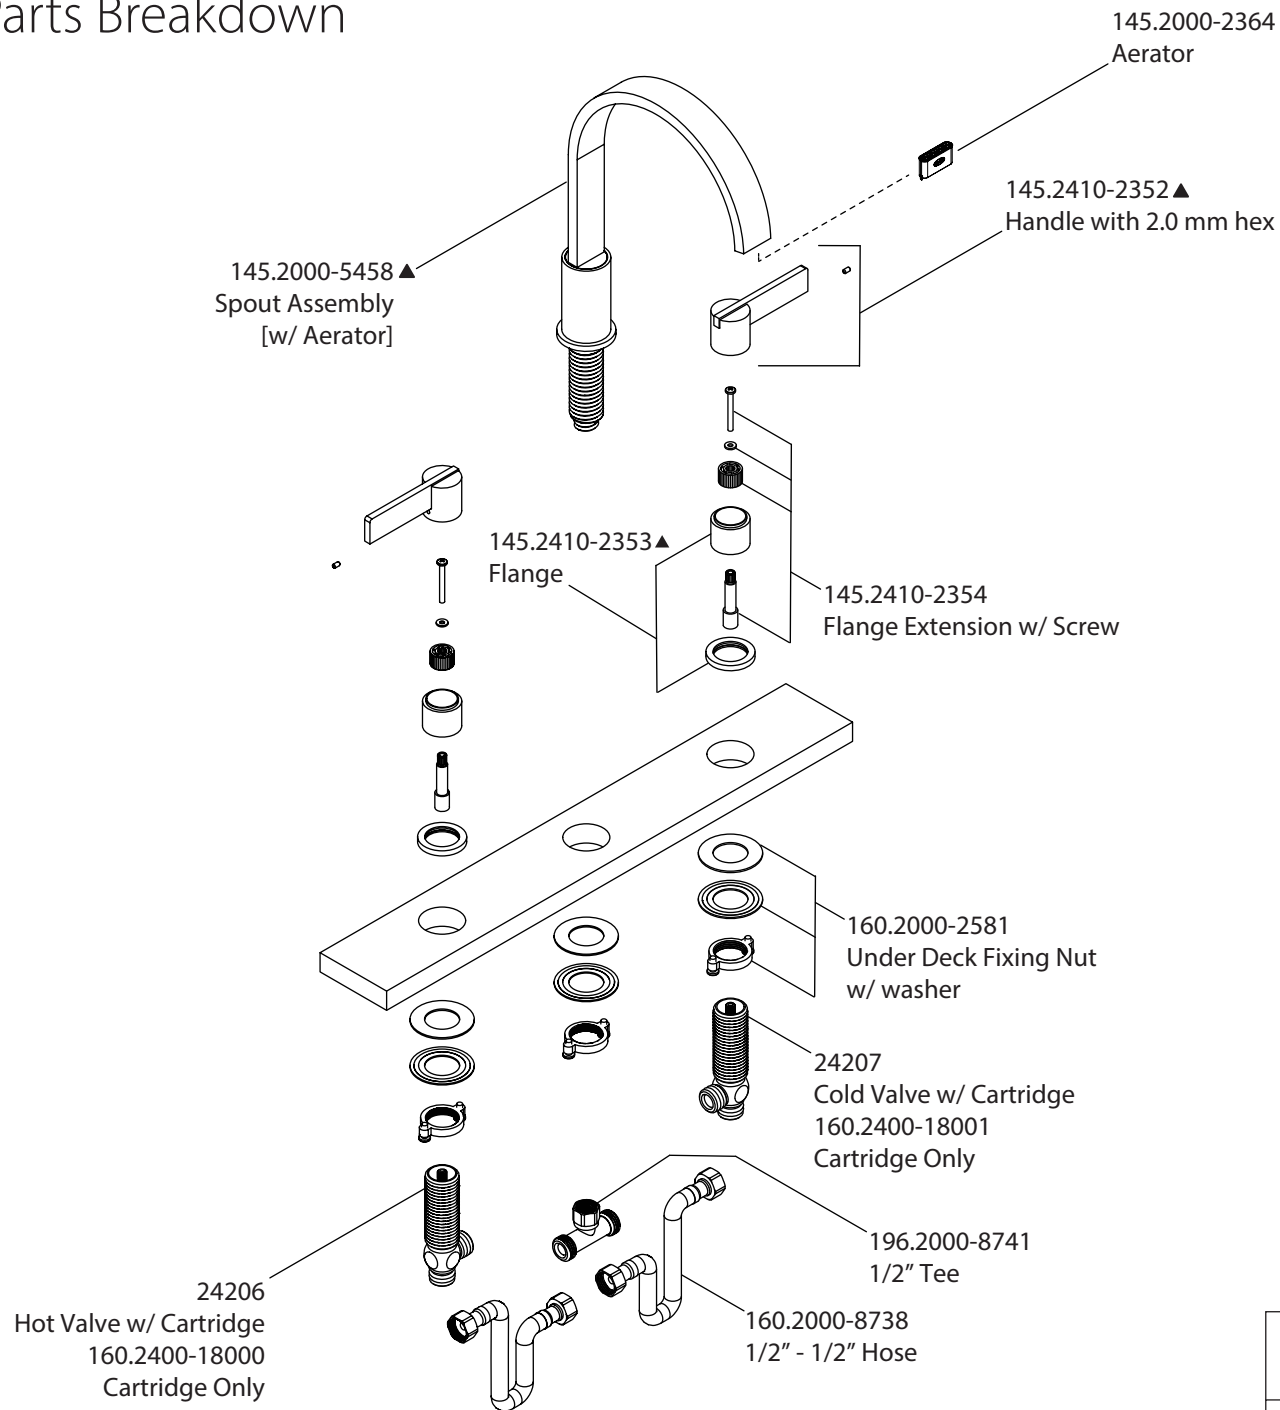

# Product Parts Breakdown

▲ Specify Finish

Model No. 145.2000

Ver 2.57

**FLUSSO**  
LUXURY PLUMBING FIXTURES