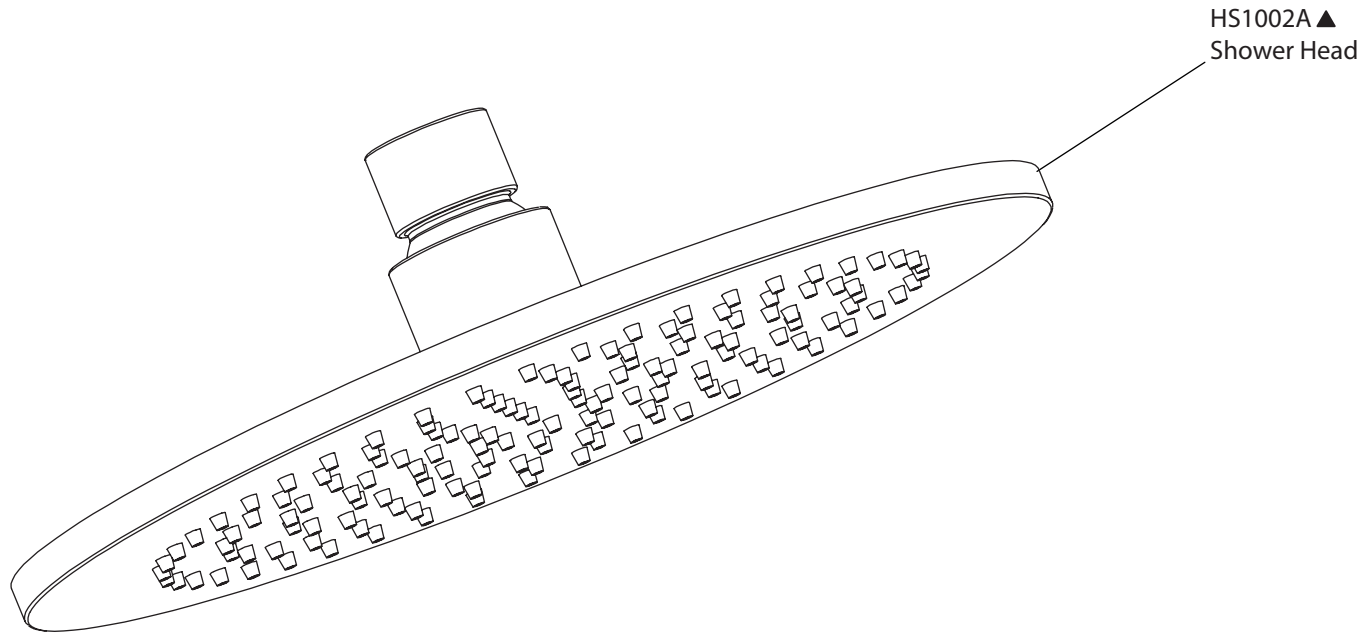

# Product Parts Breakdown

**Model No.** 145.3360

**Ver** 2.53

# Product Parts Breakdown

▲ Specify Finish

**Model No.** HS1002SA

**Ver** 2.53

**FLUSSO**  
LUXURY PLUMBING FIXTURES

# Product Parts Breakdown

▲ Specify Finish

**Model No.** HS1002A

**Ver** 2.53

 **FLUSSO**  
LUXURY PLUMBING FIXTURES

# Product Parts Breakdown

▲ Specify Finish

Model No. 145.2102T

Ver 2.53

**FLUSSO**  
LUXURY PLUMBING FIXTURES