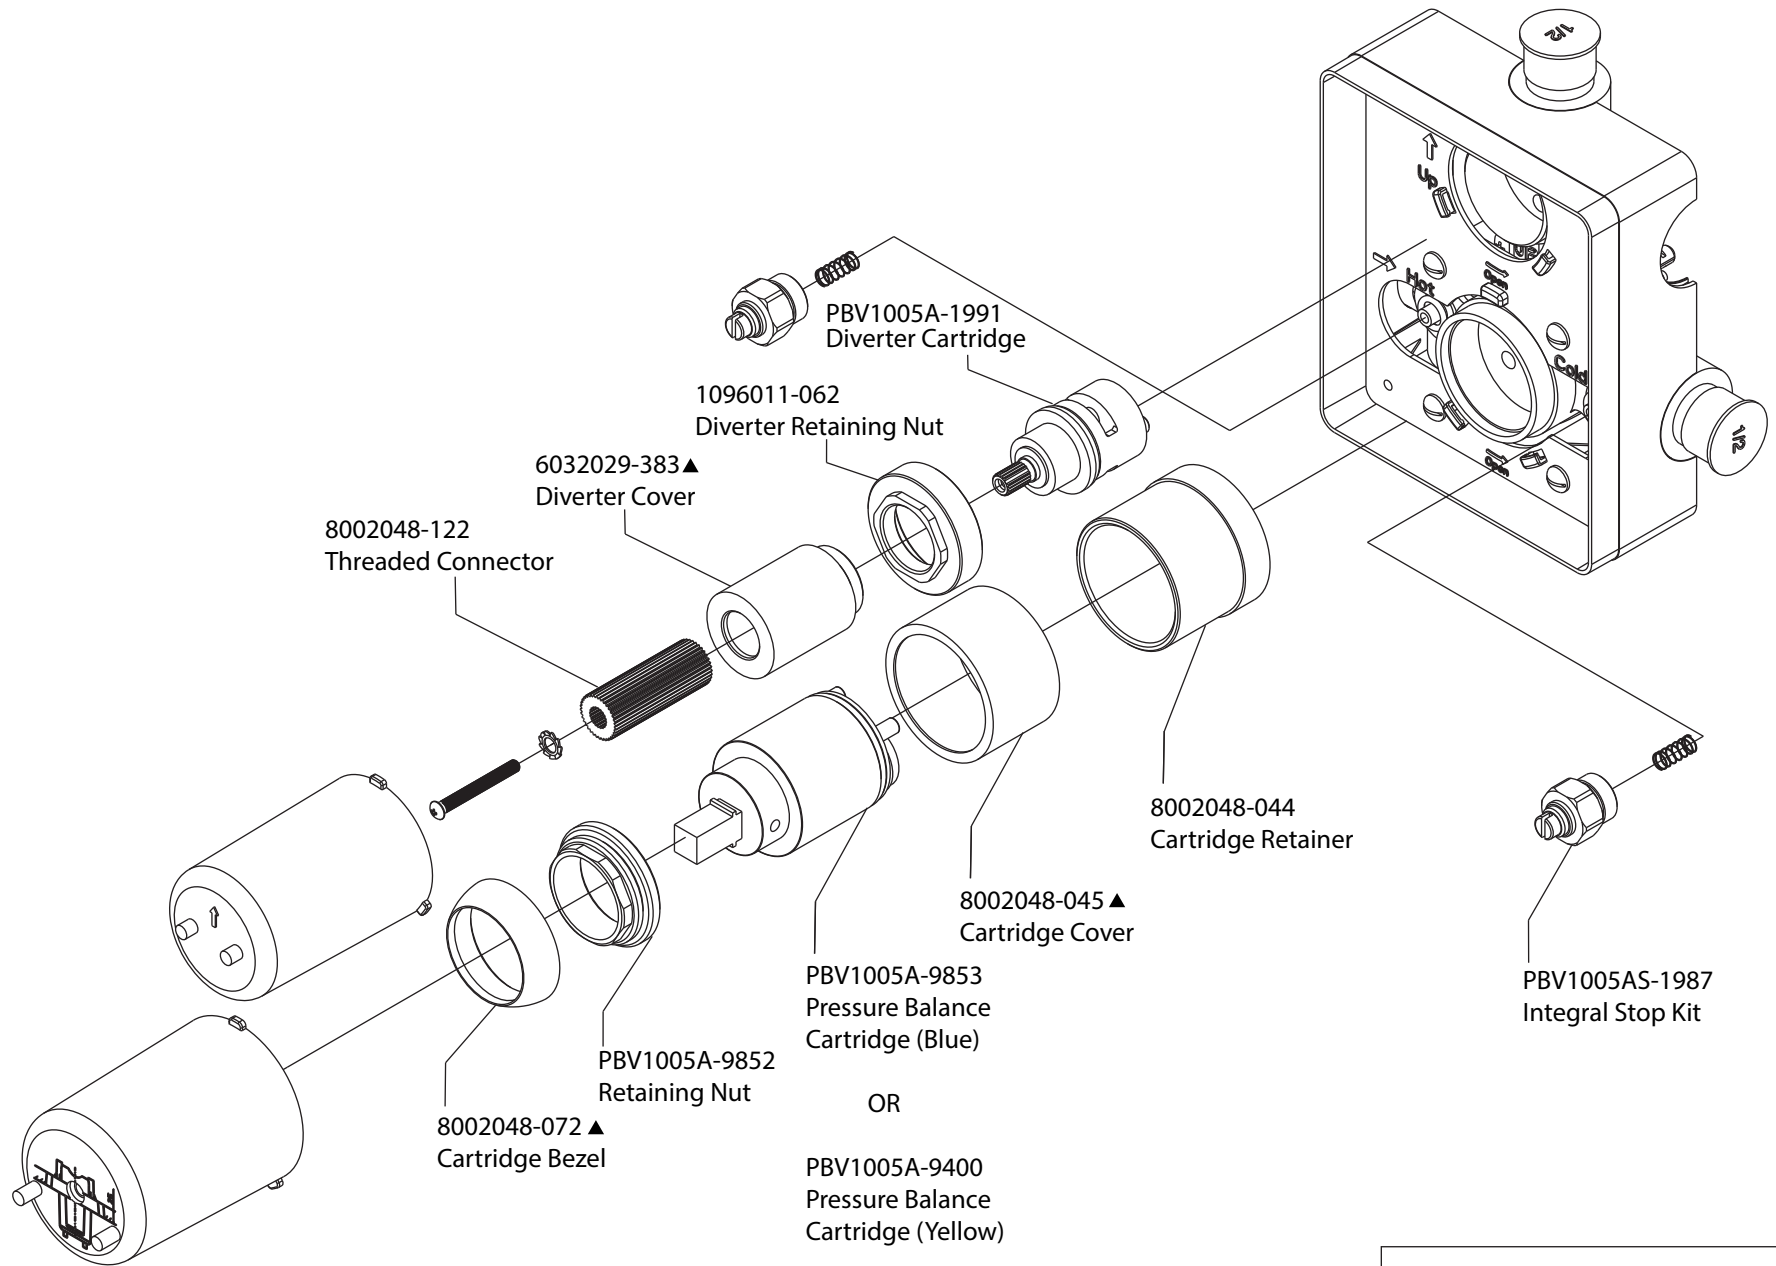

# Product Parts Breakdown

▲ Specify Finish

Model No. 145.2102T

Ver 2.53

**FLUSSO**  
LUXURY PLUMBING FIXTURES

# Product Parts Breakdown

**Model No.** PBV1005A      **Ver** 2.54

# Product Parts Breakdown

**Model No.** 100.601001A **Ver** 2.55

# Product Parts Breakdown

**Model No.** 100.5502

**Ver** 2.53