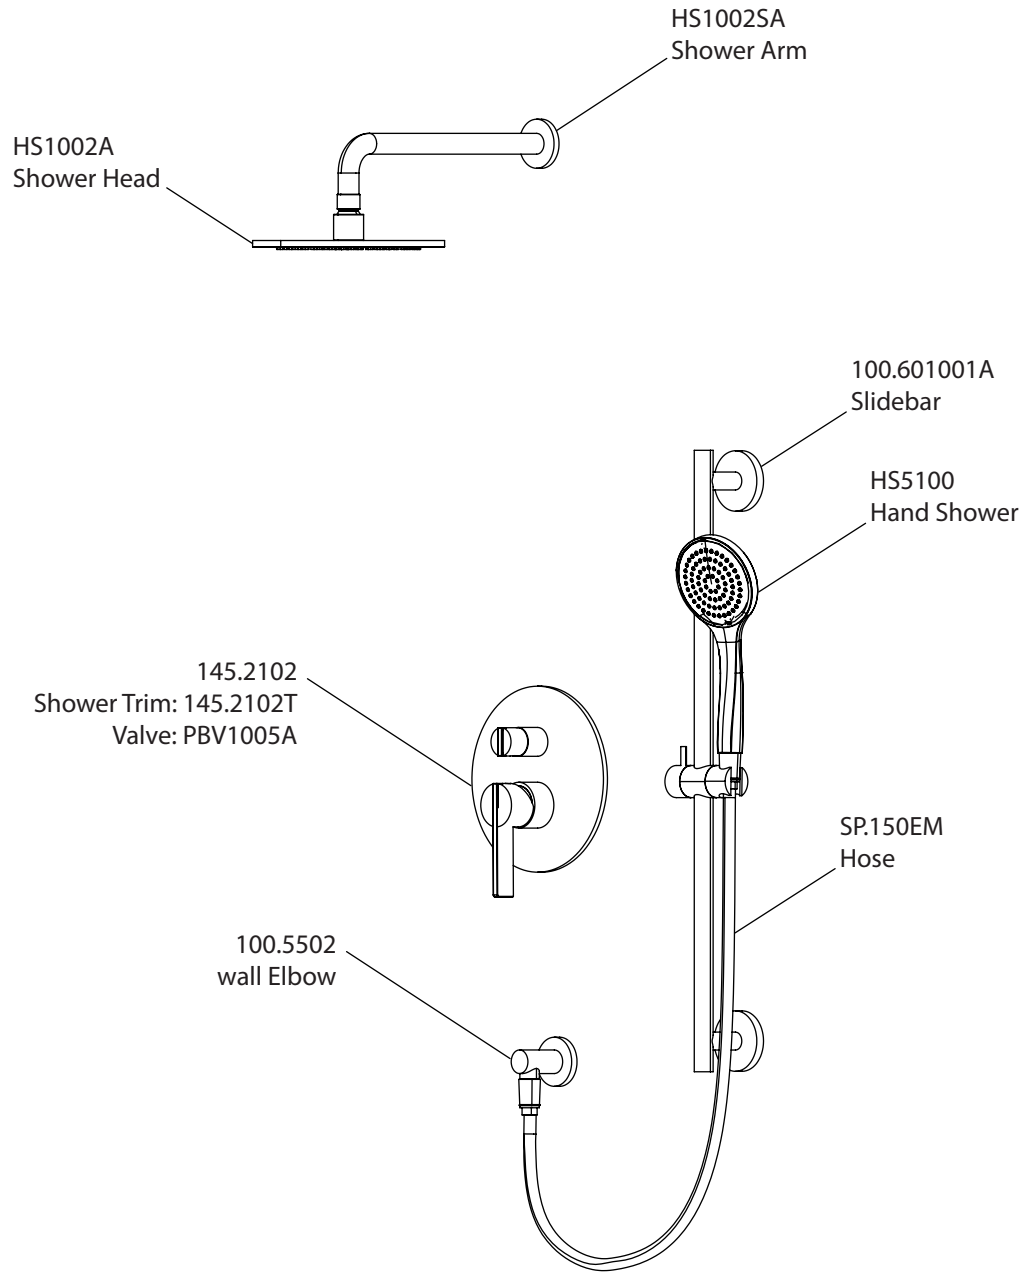

# Product Parts Breakdown

**Model No.** 145.3360

**Ver** 2.53

# Product Parts Breakdown

▲ Specify Finish

**Model No.** HS1002SA

**Ver** 2.53

**FLUSSO**  
LUXURY PLUMBING FIXTURES

# Product Parts Breakdown

▲ Specify Finish

**Model No.** HS1002A

**Ver** 2.53

 **FLUSSO**  
LUXURY PLUMBING FIXTURES

# Product Parts Breakdown

▲ Specify Finish

Model No. 145.2102T

Ver 2.53

**FLUSSO**  
LUXURY PLUMBING FIXTURES