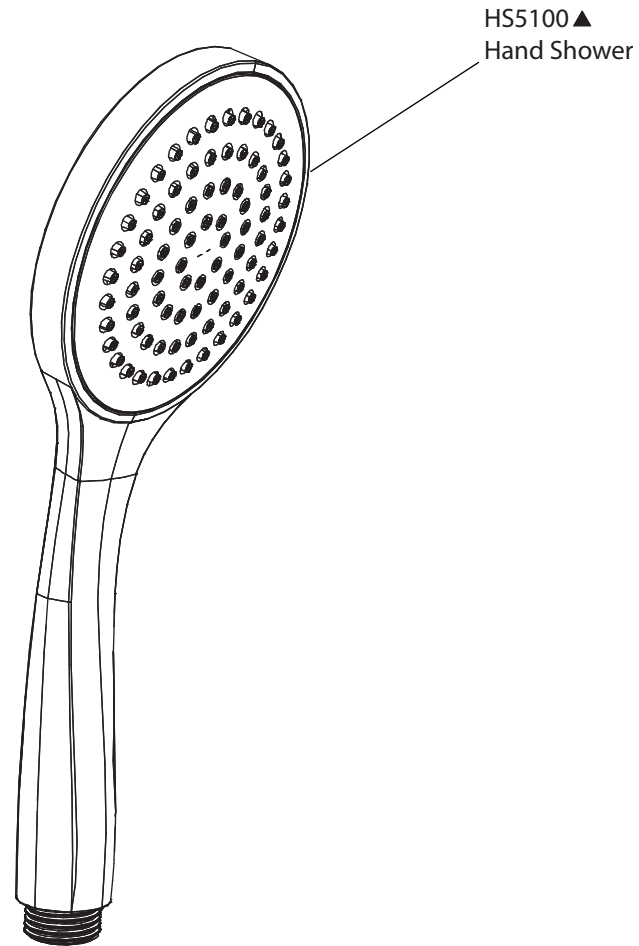

# Product Parts Breakdown

▲ Specify Finish

**Model No.** HS1002SA

**Ver** 2.53

**FLUSSO**  
LUXURY PLUMBING FIXTURES

# Product Parts Breakdown

▲ Specify Finish

Model No. 145.2102T

Ver 2.53

**FLUSSO**  
LUXURY PLUMBING FIXTURES

# Product Parts Breakdown

**Model No.** PBV1005A      **Ver** 2.54

# Product Parts Breakdown

▲ Specify Finish

**Model No.** HS5100

**Ver** 2.55

 **FLUSSO**  
LUXURY PLUMBING FIXTURES