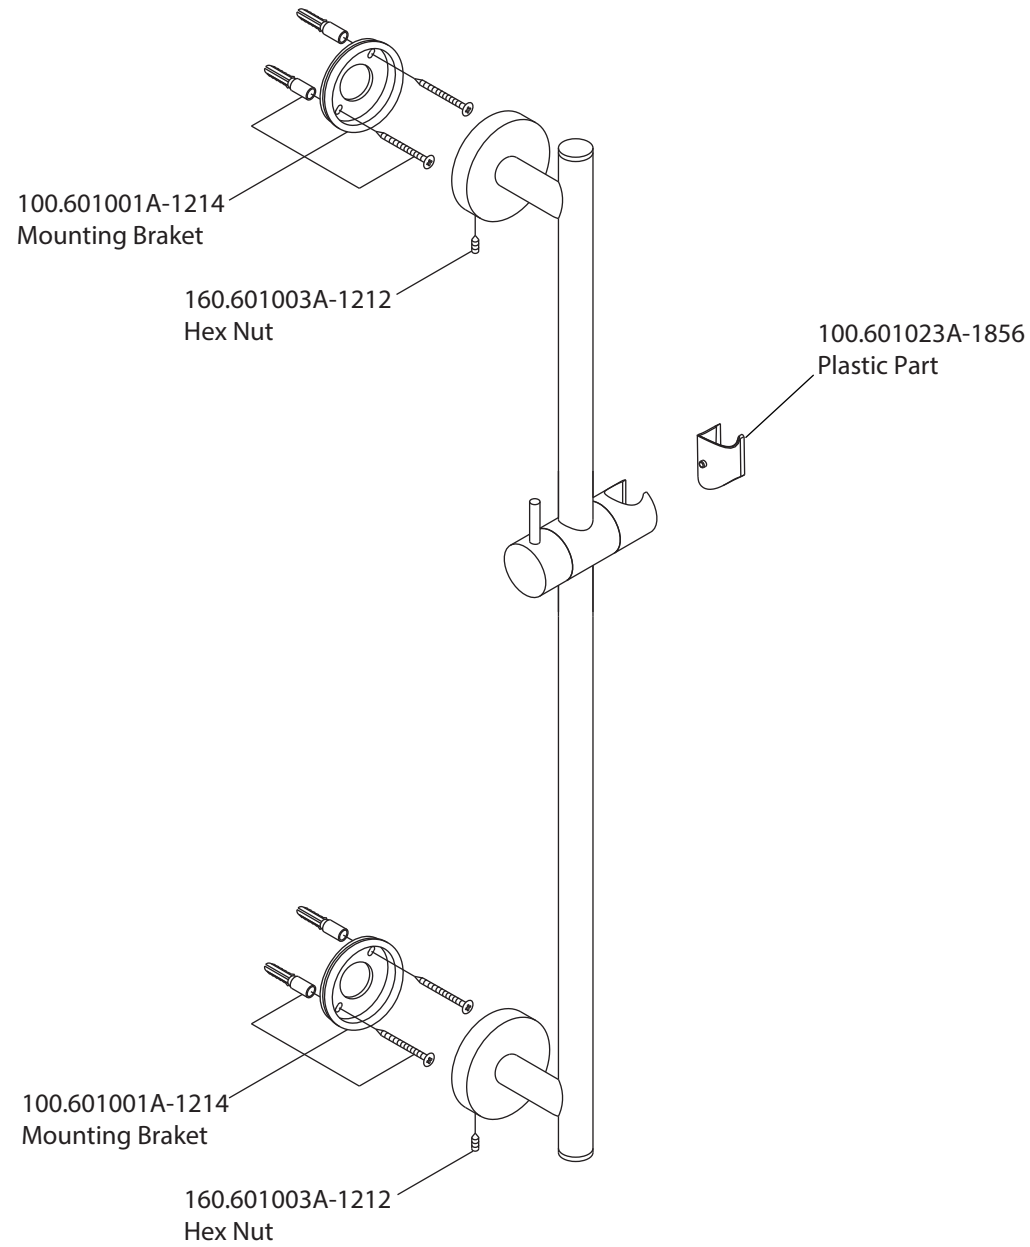

# Product Parts Breakdown

**Model No.** PBV1005A      **Ver** 2.54

# Product Parts Breakdown

▲ Specify Finish

**Model No.** HS5100

**Ver** 2.55

 **FLUSSO**  
LUXURY PLUMBING FIXTURES

# Product Parts Breakdown

**Model No.** 100.601001A **Ver** 2.55

# Product Parts Breakdown

**Model No.** 100.5502

**Ver** 2.53