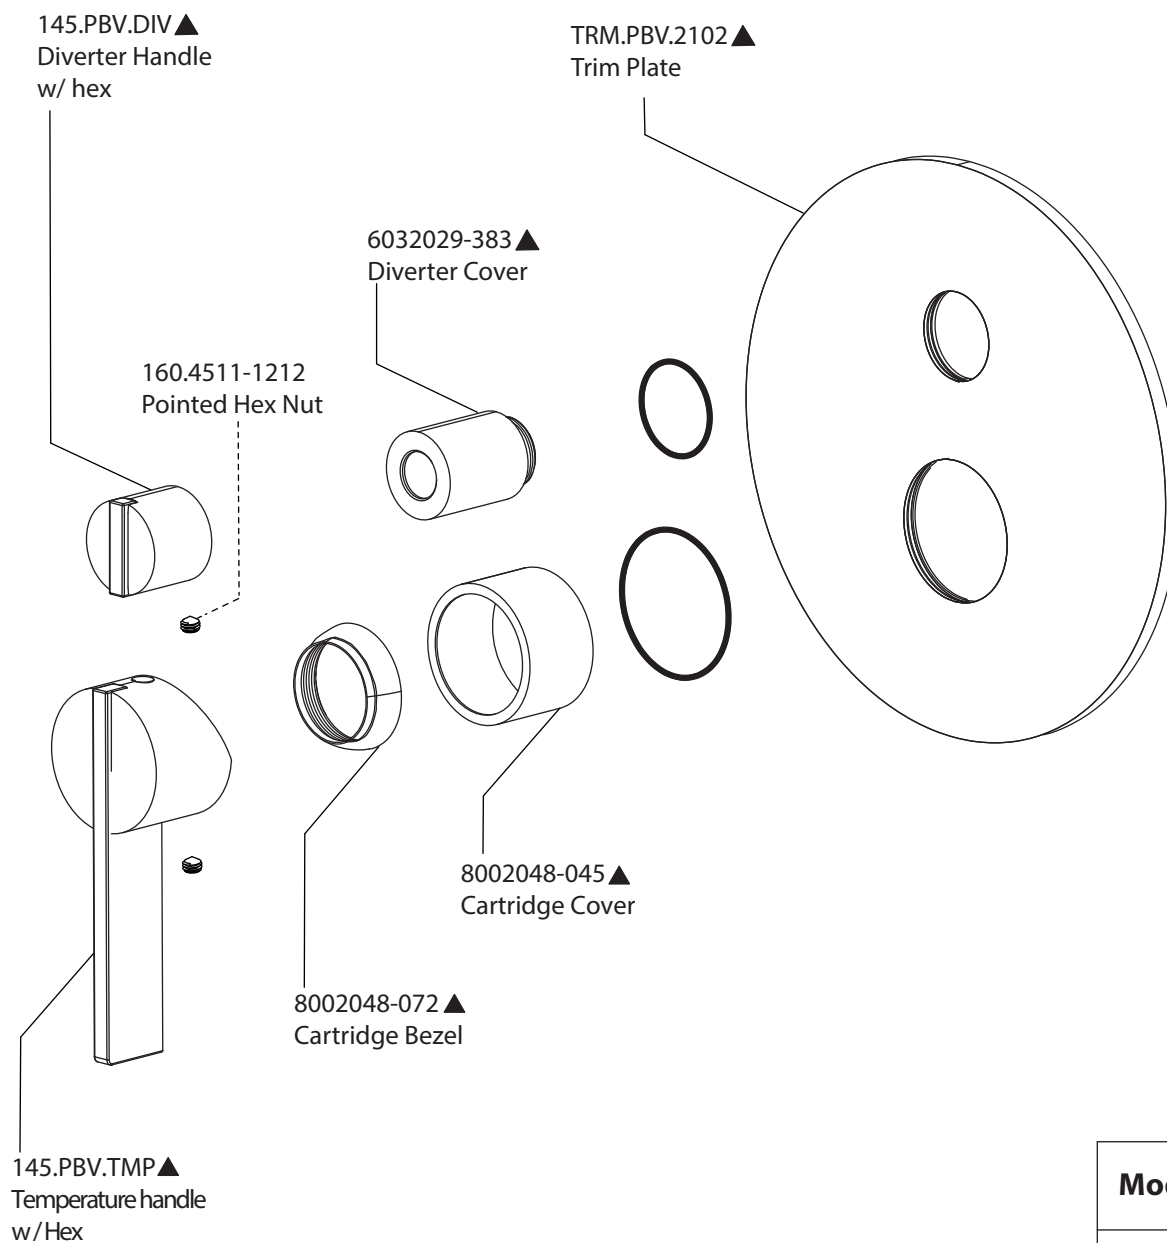

# Product Parts Breakdown

▲ Specify Finish

**Model No.** HS1002A

**Ver** 2.53

 **FLUSSO**  
LUXURY PLUMBING FIXTURES

# Product Parts Breakdown

▲ Specify Finish

Model No. 145.2102T

Ver 2.53

**FLUSSO**  
LUXURY PLUMBING FIXTURES

# Product Parts Breakdown

**Model No.** PBV1005A      **Ver** 2.54

# Product Parts Breakdown

**Model No.** 100.5502

**Ver** 2.53