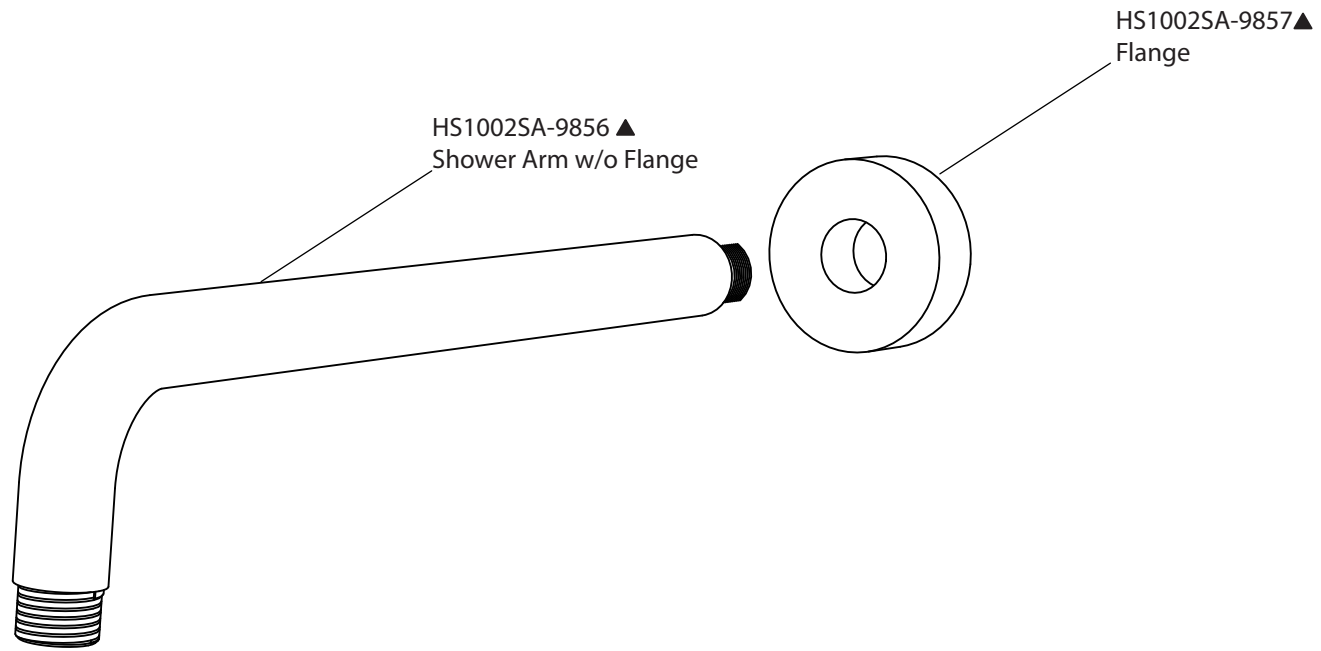

# Product Parts Breakdown

**Model No.** 145.3360

**Ver** 2.53

# Product Parts Breakdown

▲ Specify Finish

**Model No.** HS1002SA

**Ver** 2.53

**FLUSSO**  
LUXURY PLUMBING FIXTURES

# Product Parts Breakdown

▲ Specify Finish

**Model No.** HS1002A

**Ver** 2.53

 **FLUSSO**  
LUXURY PLUMBING FIXTURES