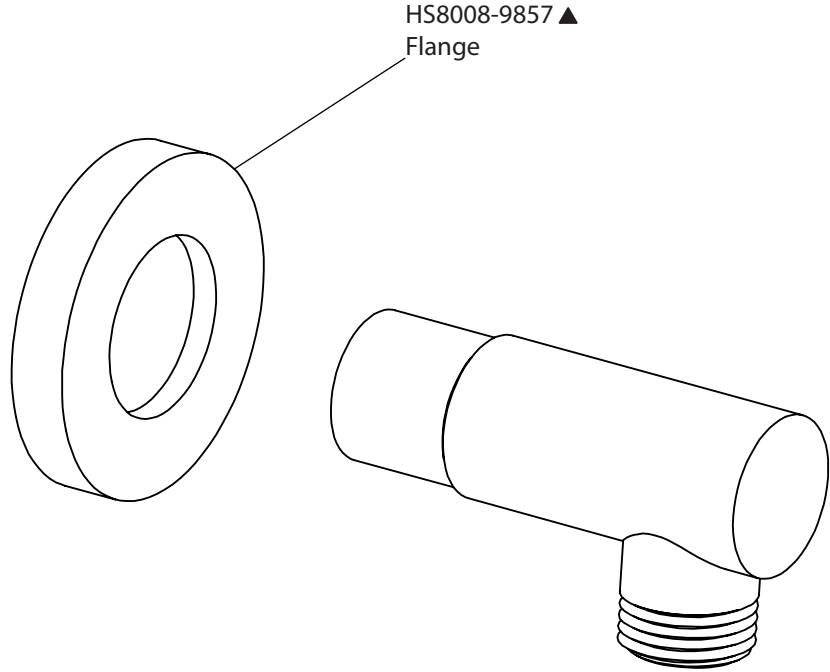

Product Parts Breakdown

Model No. 100.5502

Ver 2.53