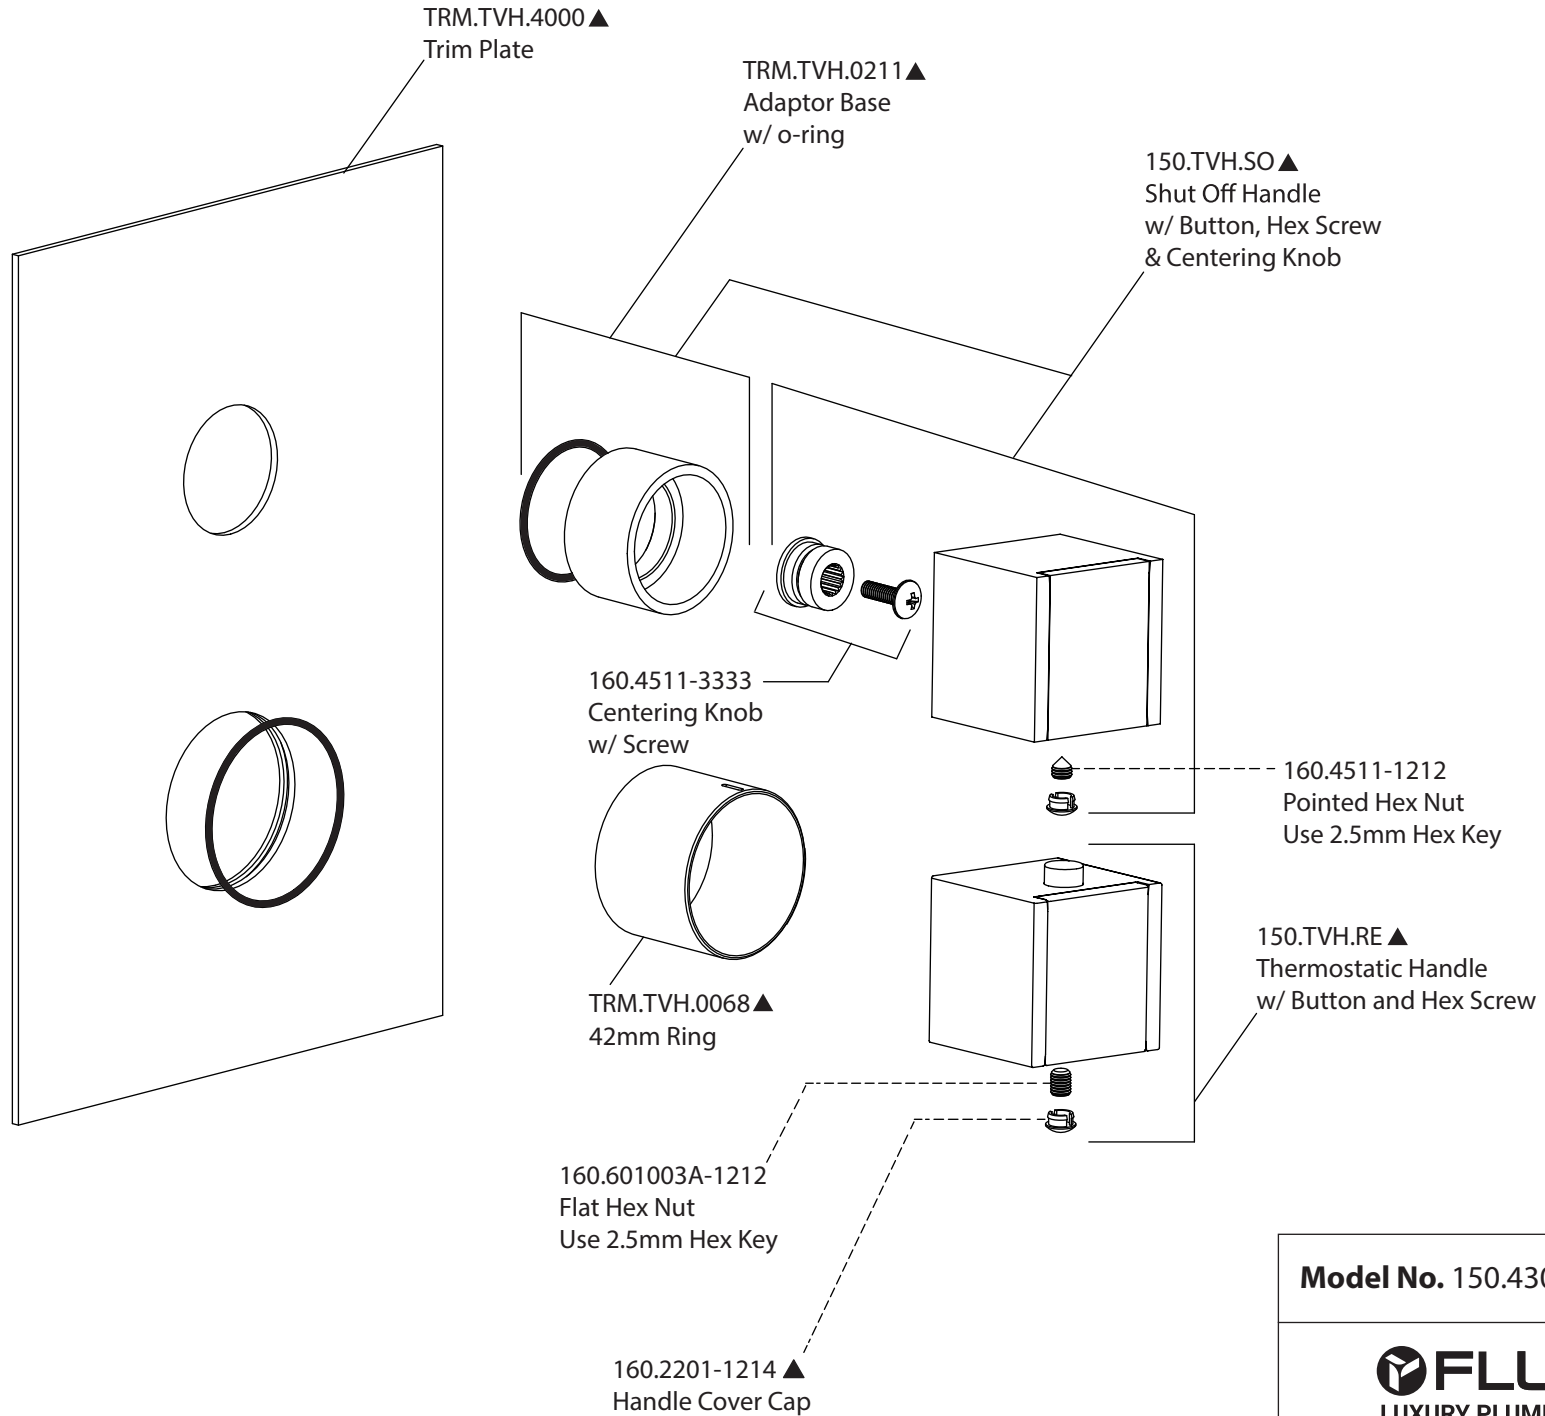

Product Parts Breakdown

Model No. 150.4301T	Ver 2.59
 FLUSSO LUXURY PLUMBING FIXTURES	