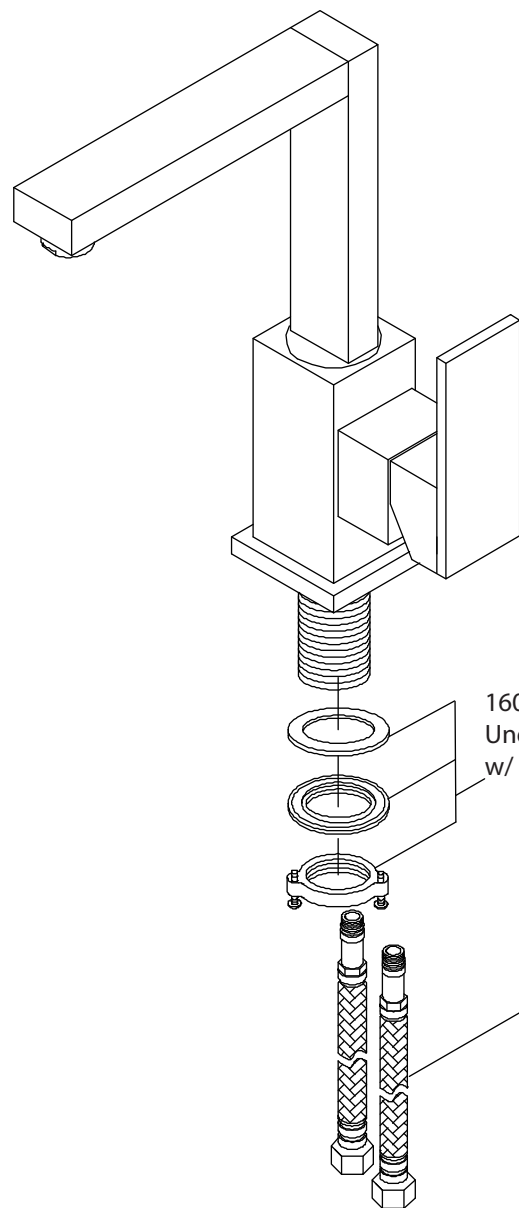

Product Parts Breakdown

▲ Specify Finish

160.1000-2581
Under Deck Fixing Nut
w/ washer

100.1000-8738
M10 - 3/8" Hose

100.1000-9853
Cartridge

160.1000-9851
Retaining Nut

160.1500-2352 ▲
Handle w/ hex
and button

160.1000-9851 ▲
Cartridge Bezel

Model No. 160.1500

Ver 2.54

FLUSSO
LUXURY PLUMBING FIXTURES