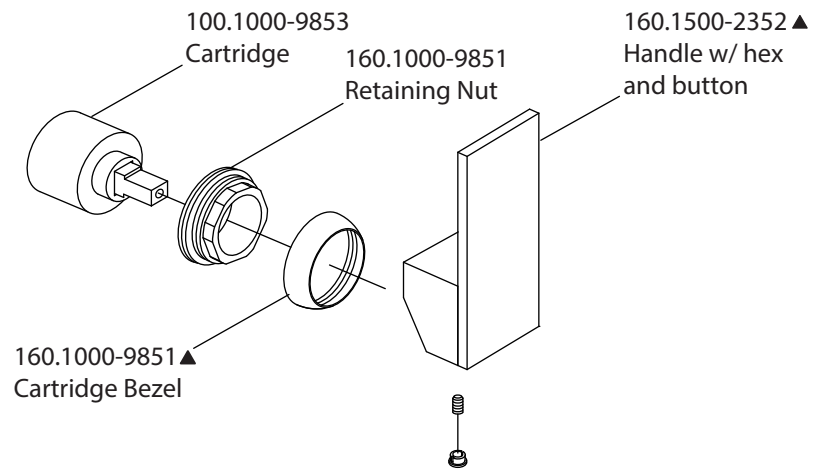

Product Parts Breakdown

▲ Specify Finish

160.1000-2581
Under Deck Fixing Nut
w/ washer

100.1000-8738
M10 - 3/8" Hose

100.1000-9853
Cartridge

160.1000-9851
Retaining Nut

160.1500-2352 ▲
Handle w/ hex
and button

160.1000-9851 ▲
Cartridge Bezel

Model No. 160.1500

Ver 2.54

FLUSSO
LUXURY PLUMBING FIXTURES