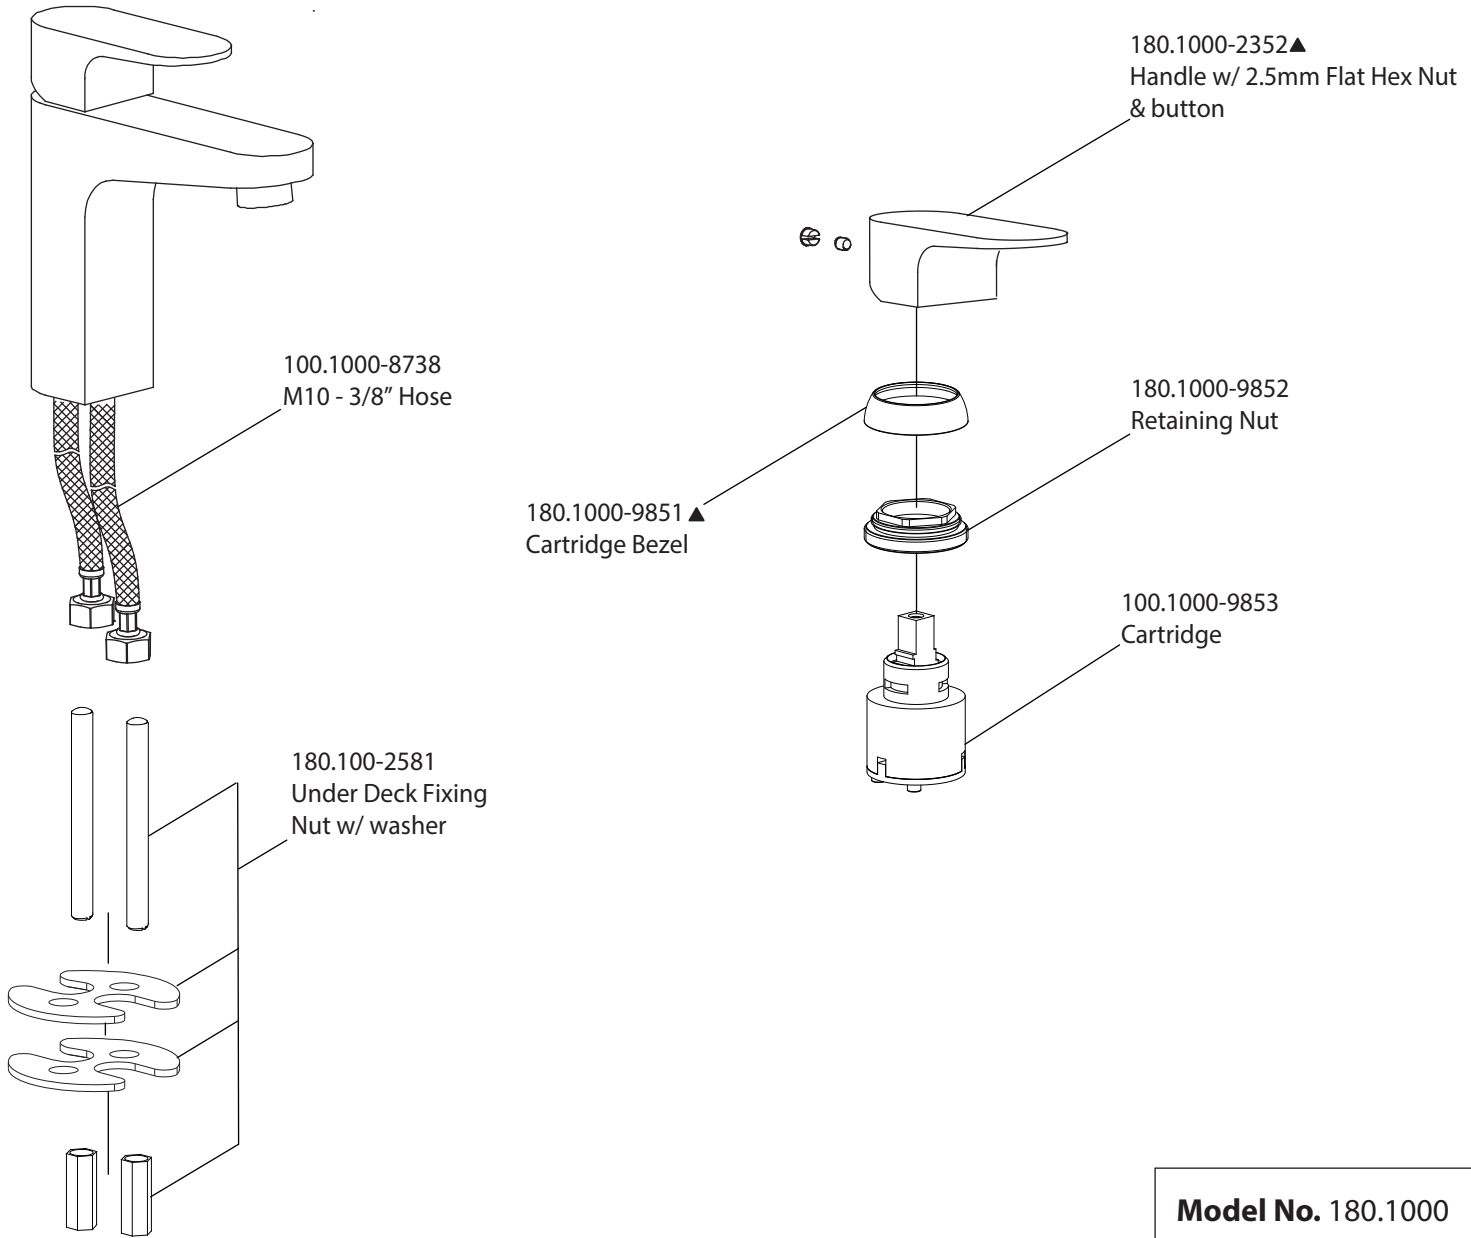

Product Parts Breakdown

▲ Specify Finish

Model No. 180.1000

Ver 2.56

FLUSSO
LUXURY PLUMBING FIXTURES