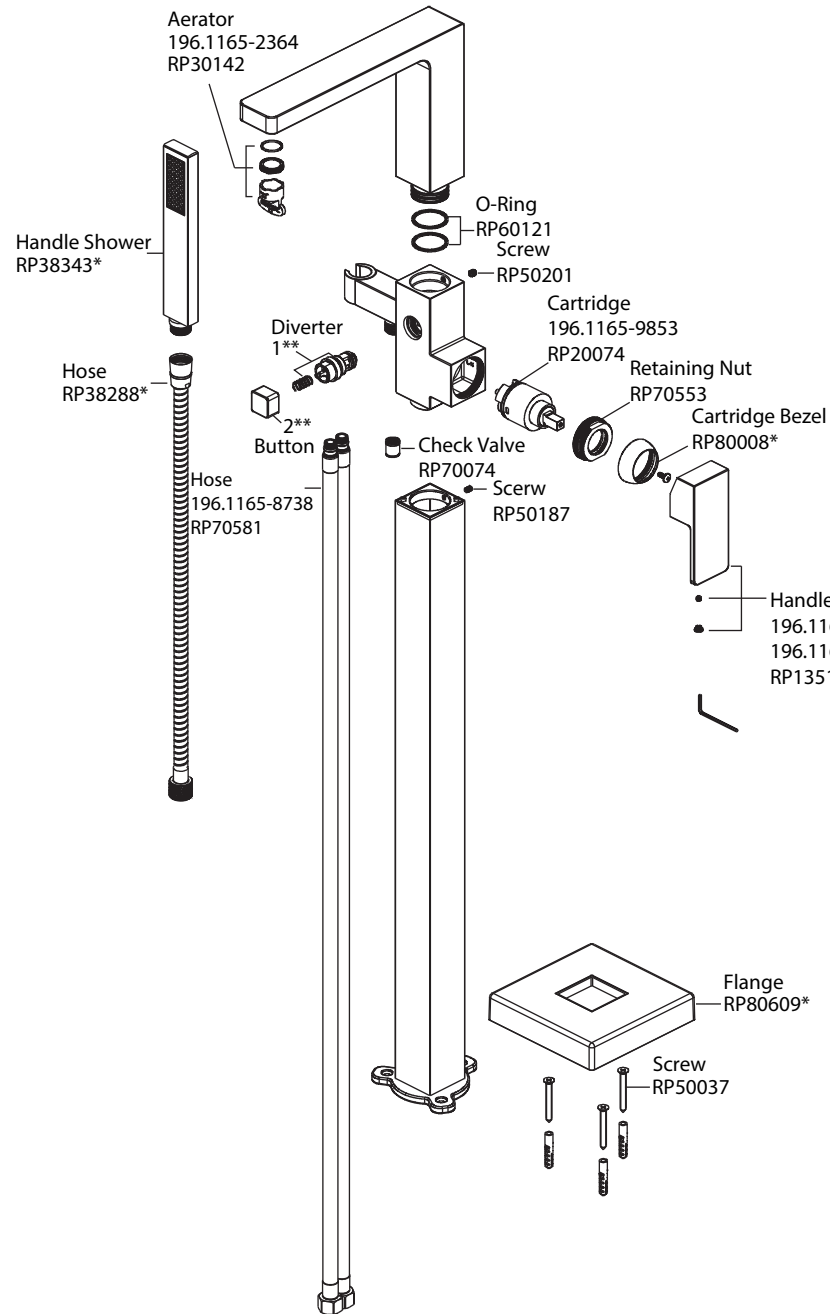

Product Parts Breakdown (3/4" Version)

Model No. 196.1165T **Ver** 2.53

Product Parts Breakdown

OBSOLETE
VERSION

1**
196.1165-1991CP - Chrome
196.1165-1991BN - Brushed Nickel
RP70580*

2**
196.1165-1111CP - Chrome
196.1165-1111BN - Brushed Nickel
RP80588*

Model No. 196.1165T

Ver 2.53

FLUSSO
LUXURY PLUMBING FIXTURES