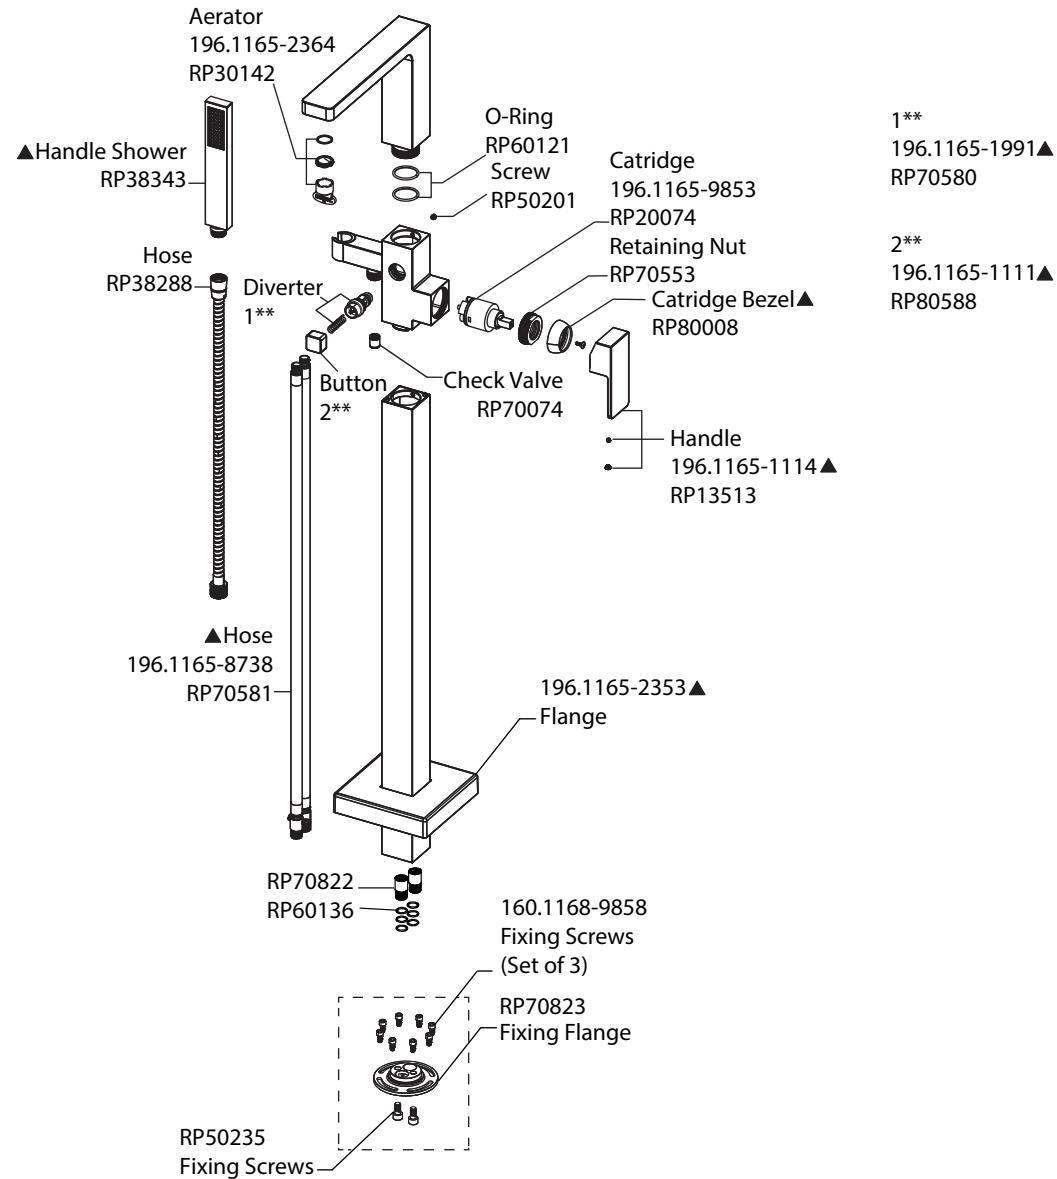

Product Parts Breakdown (3/4" Version)

Model No. 196.1165T **Ver** 2.53

Product Parts Breakdown

OBSOLETE
VERSION

1**
196.1165-1991CP - Chrome
196.1165-1991BN - Brushed Nickel
RP70580*

2**
196.1165-1111CP - Chrome
196.1165-1111BN - Brushed Nickel
RP80588*

Model No. 196.1165T

Ver 2.53

FLUSSO
LUXURY PLUMBING FIXTURES