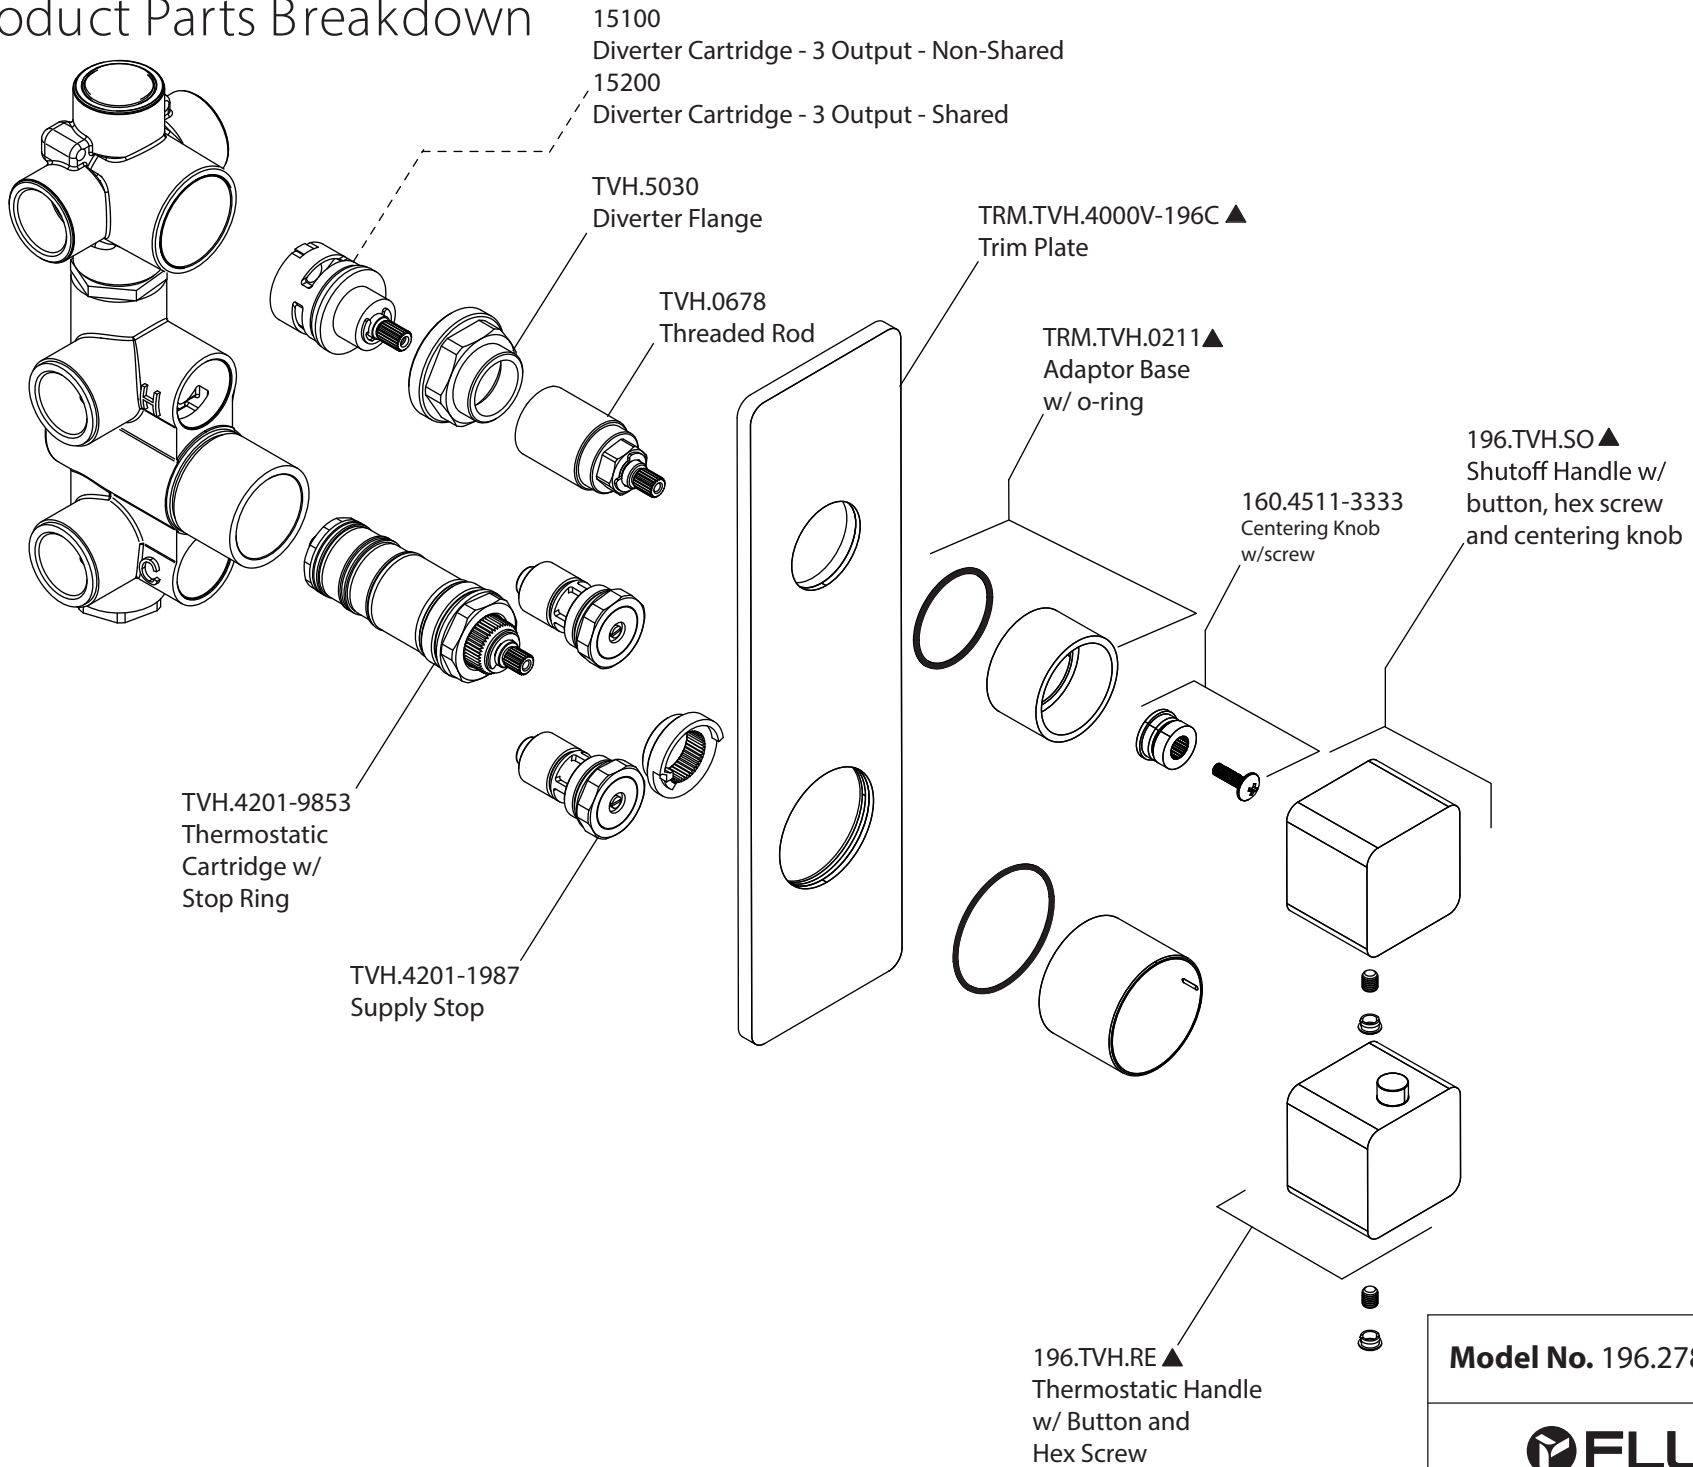

# Product Parts Breakdown

**Model No.** 196.2780

**Ver** 2.54