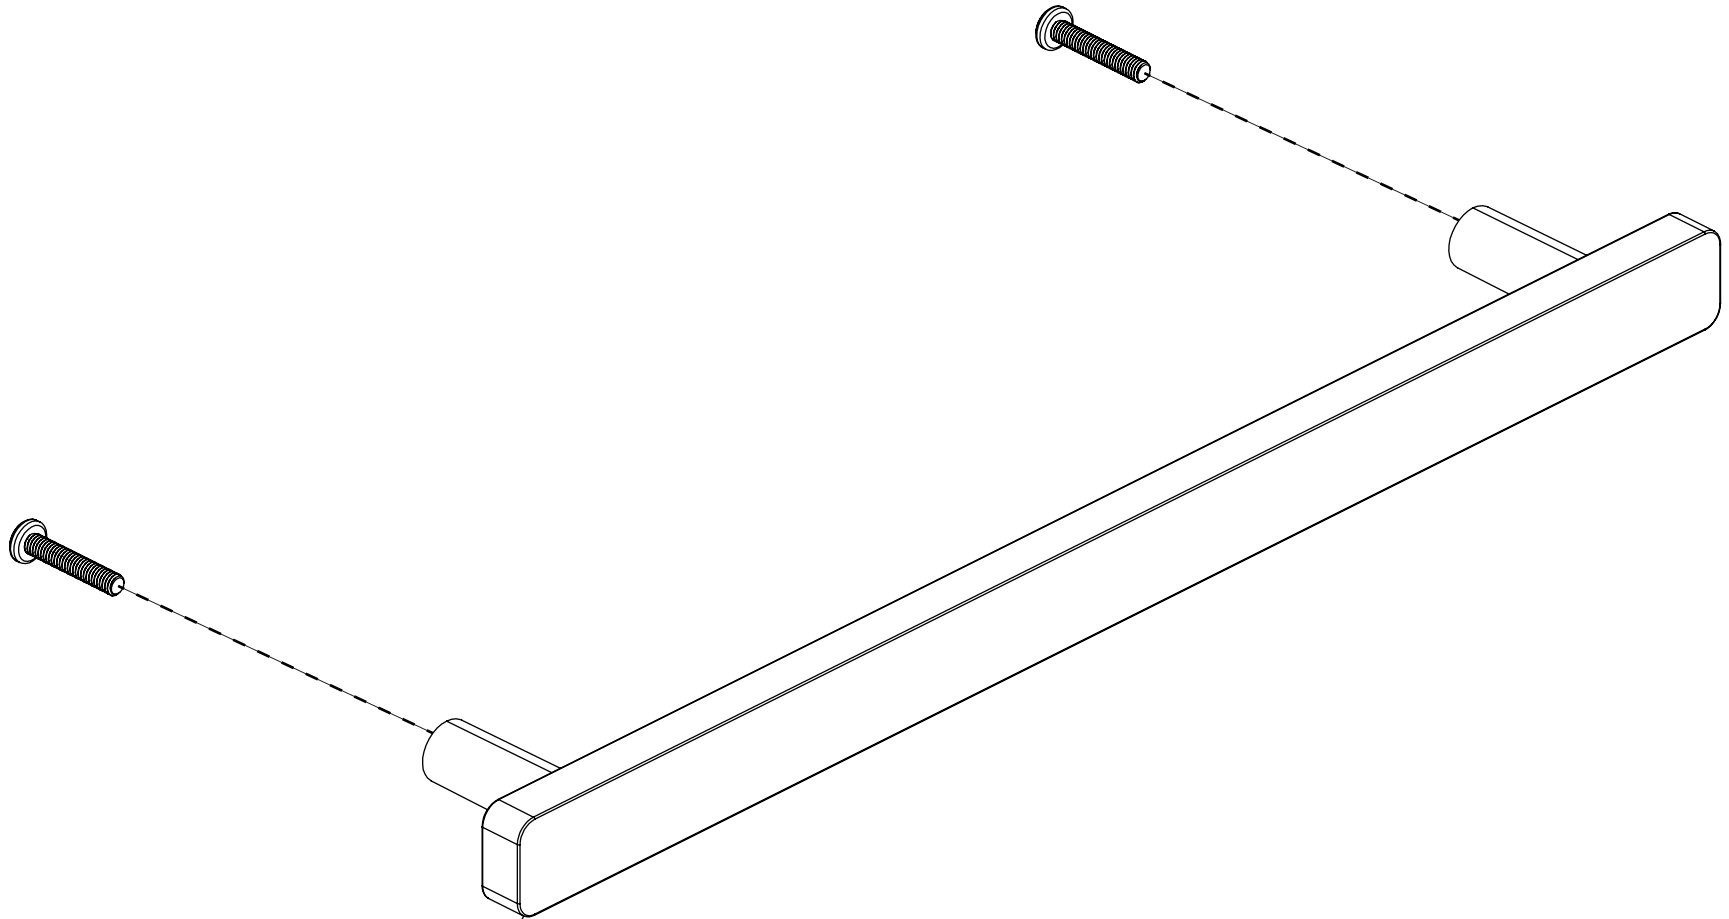

Product Parts Breakdown

196.DPL.192
Cabinet Pull

Model No.196.DPL.192 **Ver** 2.53

 **FLUSSO**
LUXURY PLUMBING FIXTURES