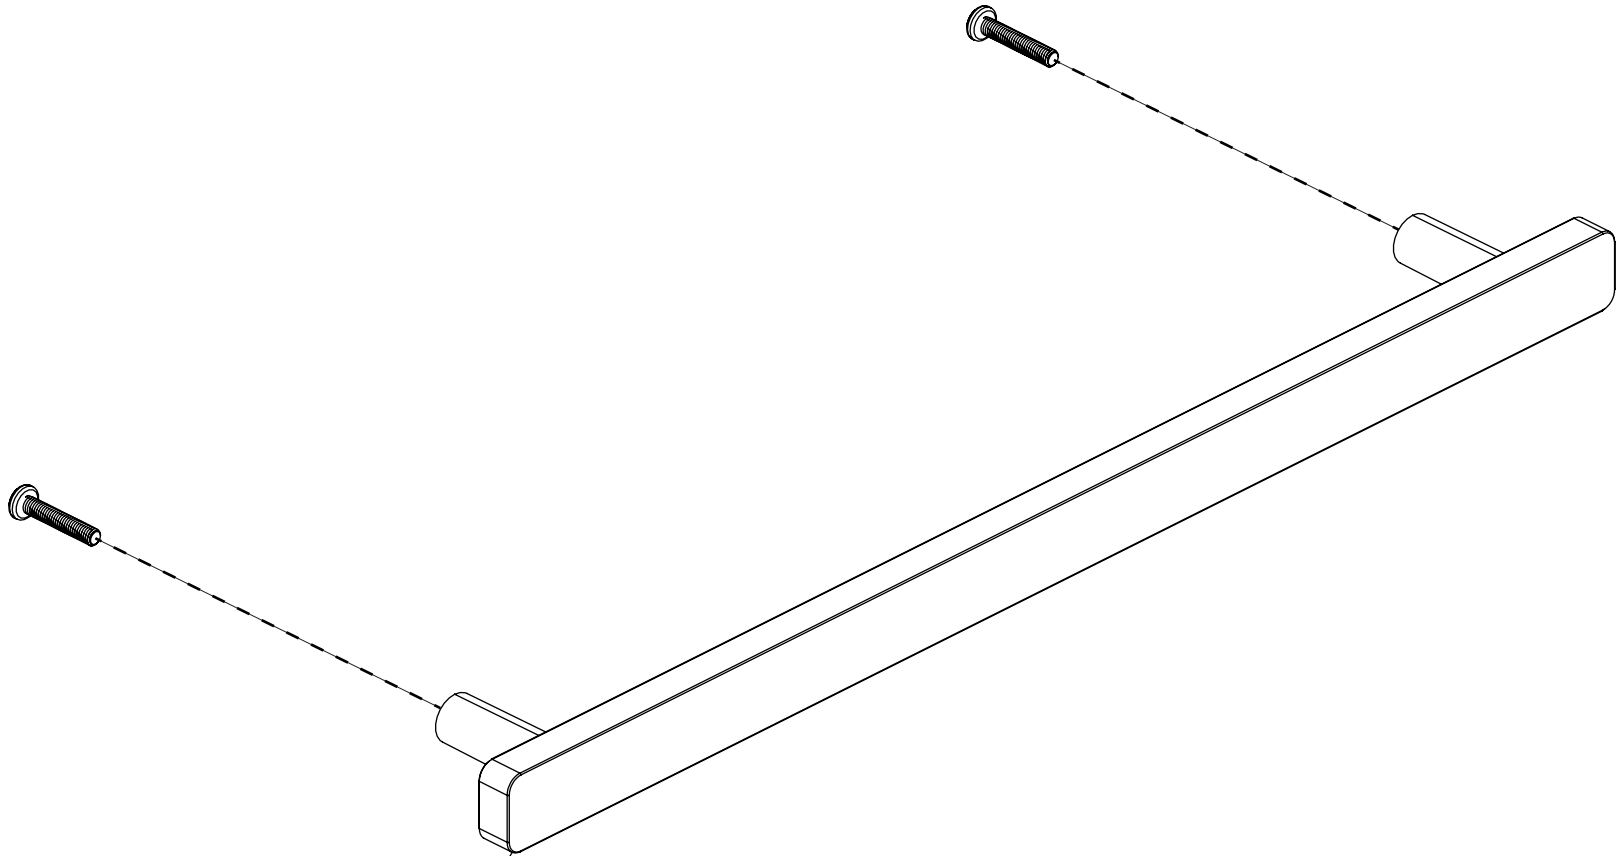

Product Parts Breakdown

196.DPL.224
Cabinet Pull

Model No.196.DPL.224

Ver 2.53

 **FLUSSO**
LUXURY PLUMBING FIXTURES