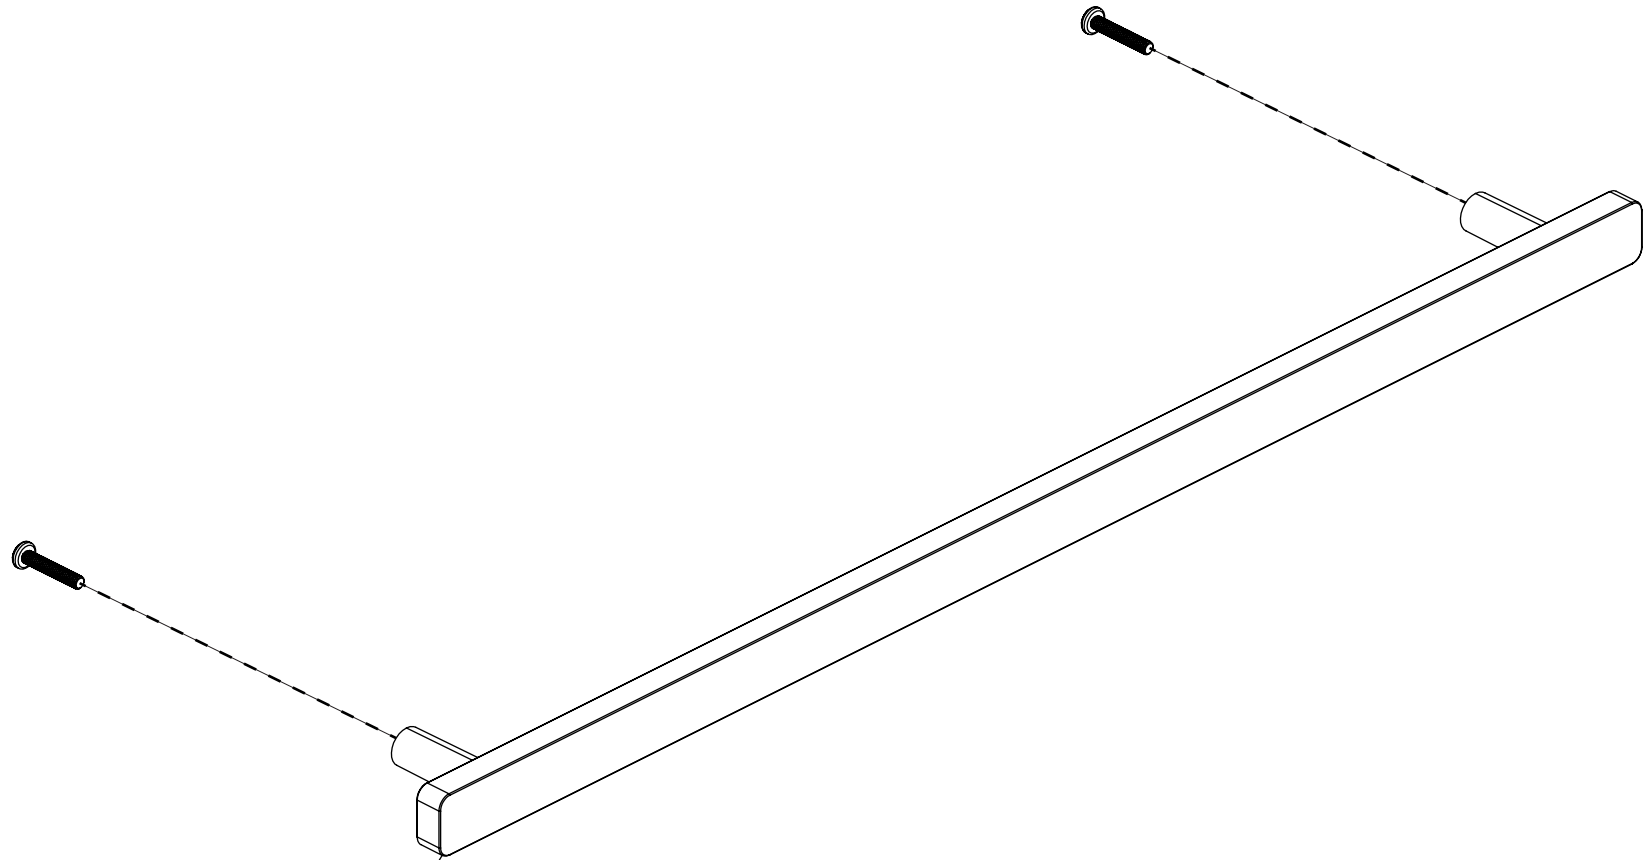

Product Parts Breakdown

196.DPL.320
Cabinet Pull

Model No.196.DPL.320 **Ver** 2.53

 **FLUSSO**
LUXURY PLUMBING FIXTURES