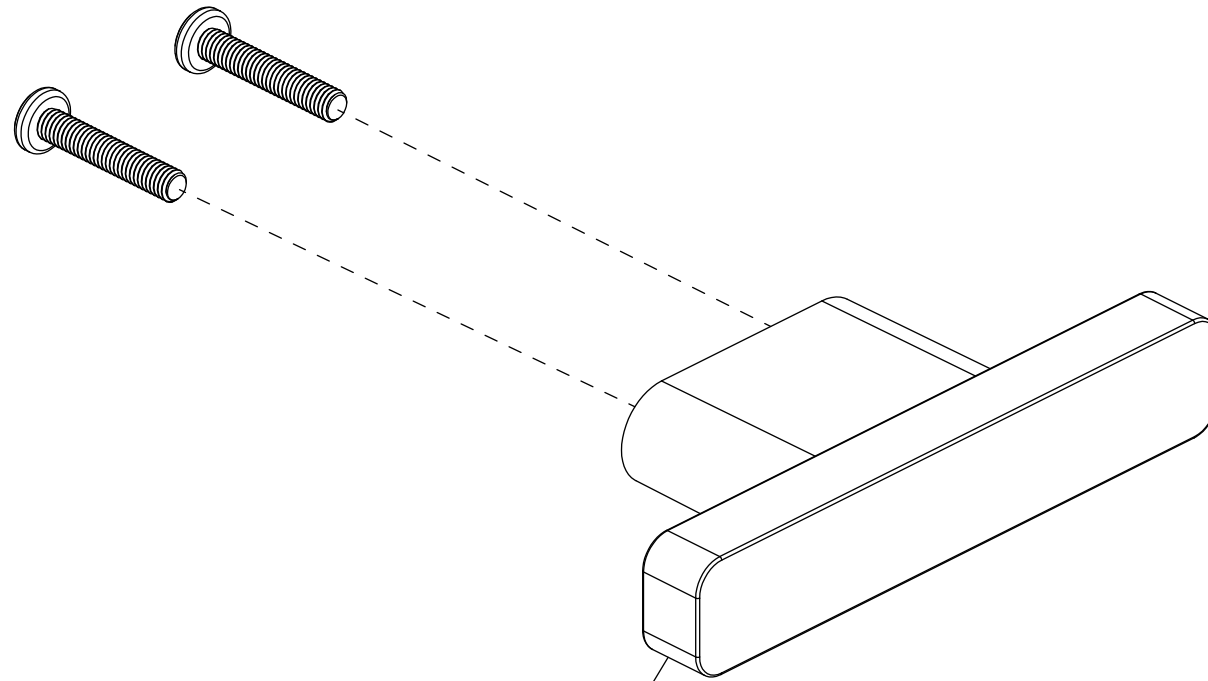

# Product Parts Breakdown

196.TBP.100  
Cabinet Knob

**Model No.**196.TBP.100

**Ver** 2.53

**FLUSSO**  
LUXURY PLUMBING FIXTURES