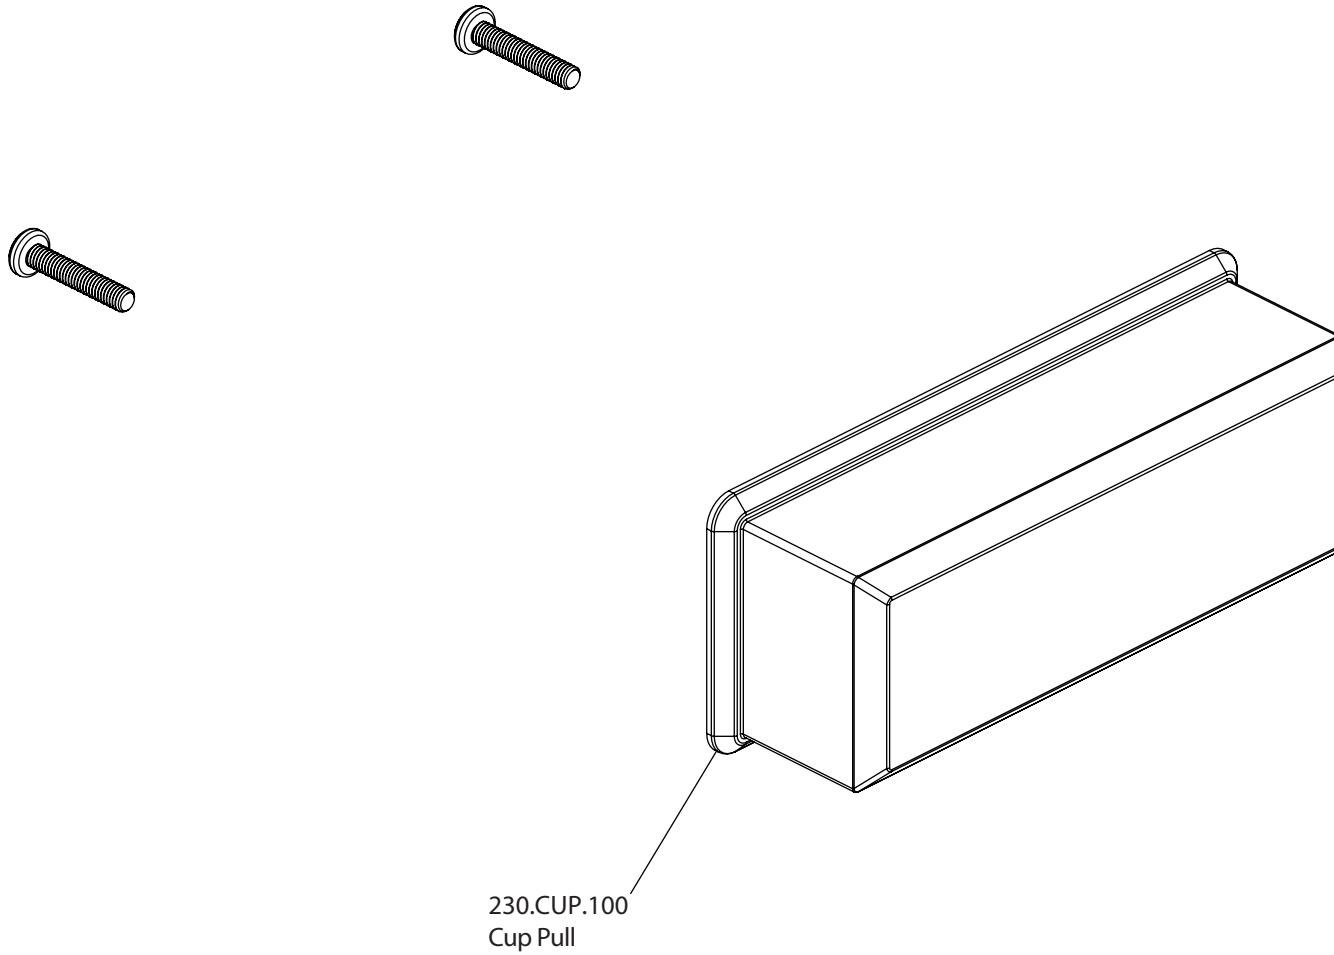

Product Parts Breakdown

Model No. 230.CUP.100 **Ver** 2.53

FLUSSO
LUXURY PLUMBING FIXTURES