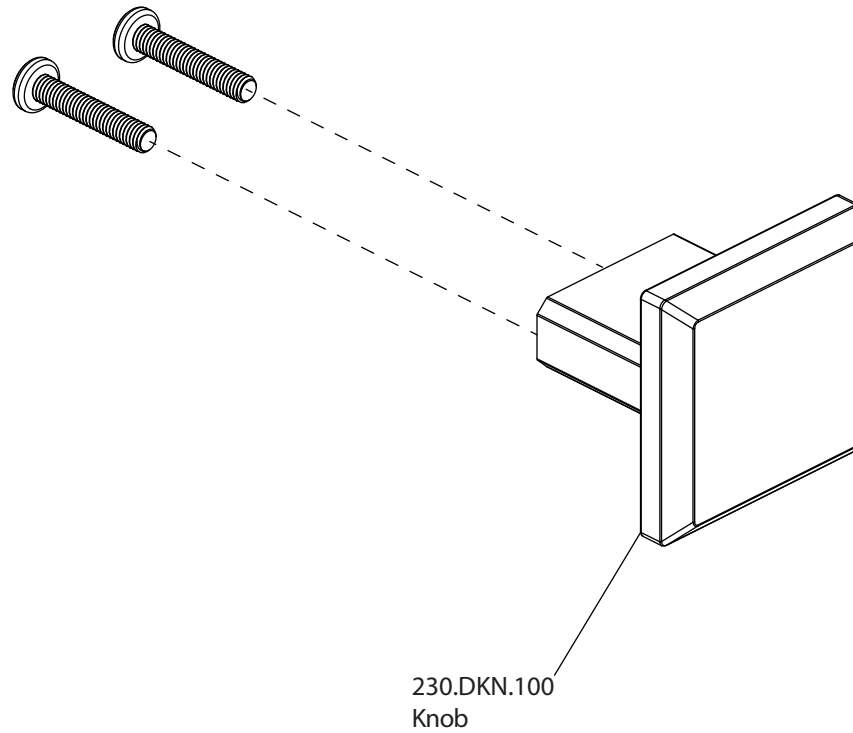

# Product Parts Breakdown

**Model No.** 230.DKN.100 **Ver** 2.53

**FLUSSO**  
LUXURY PLUMBING FIXTURES