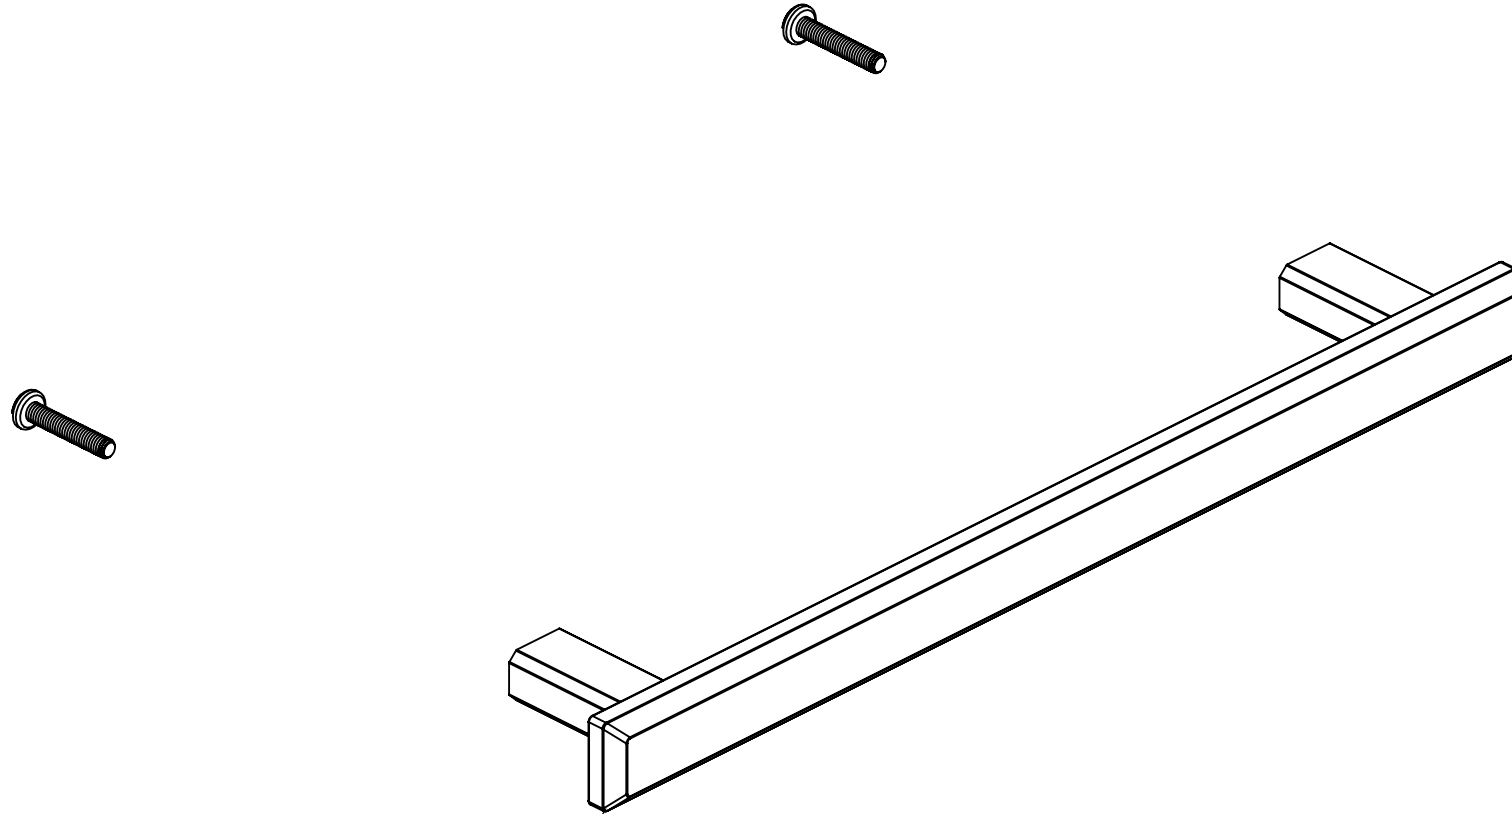

Product Parts Breakdown

230.DPL.160
Pull

Model No. 230.DPL.160 **Ver** 2.53

 **FLUSSO**
LUXURY PLUMBING FIXTURES