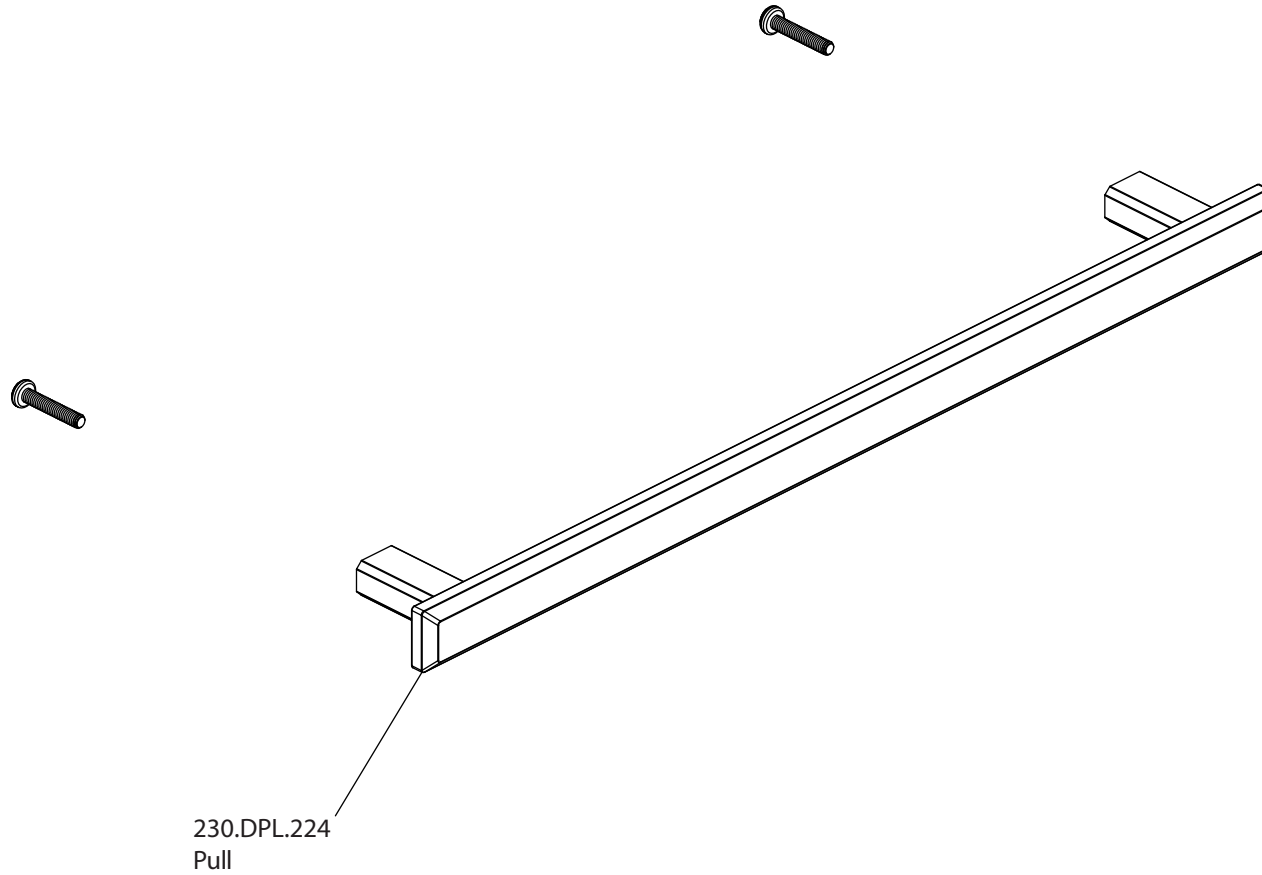

# Product Parts Breakdown

**Model No.** 230.DPL.224 **Ver** 2.53

 **FLUSSO**  
LUXURY PLUMBING FIXTURES