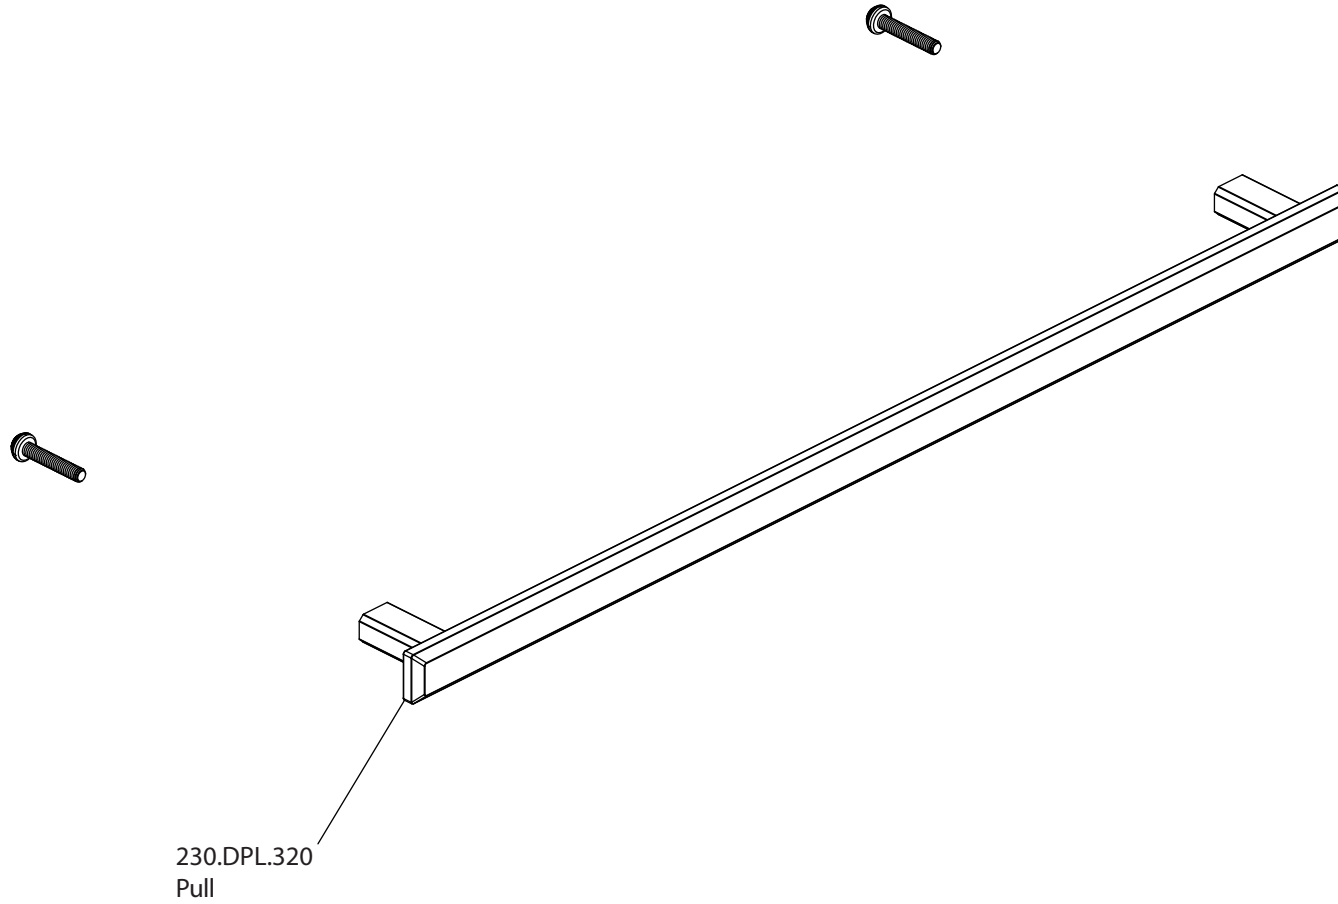

Product Parts Breakdown

Model No. 230.DPL.320 **Ver** 2.53

 **FLUSSO**
LUXURY PLUMBING FIXTURES