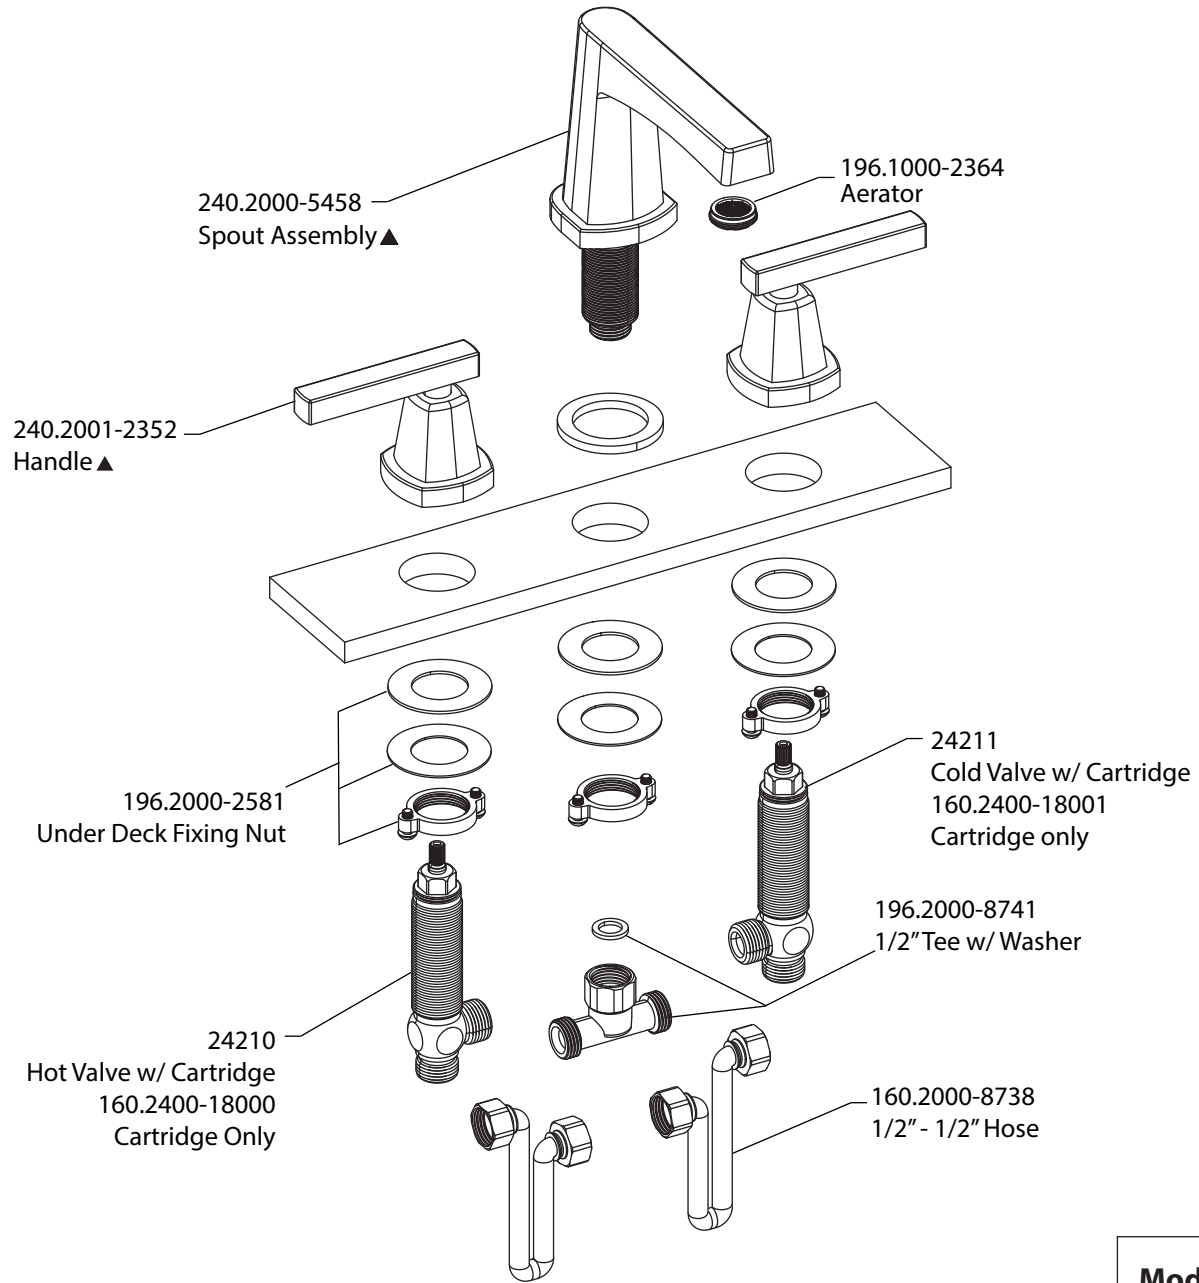

Product Parts Breakdown

Model No. 240.2001	Ver 2.55
 FLUSSO LUXURY PLUMBING FIXTURES	