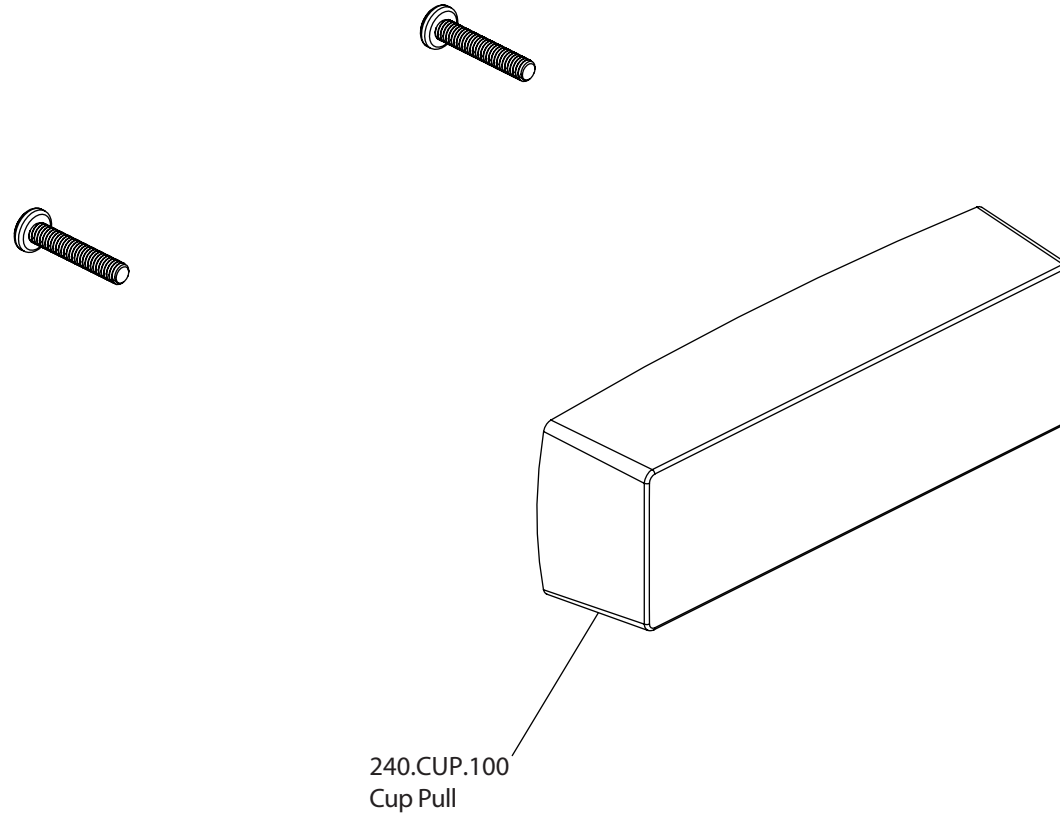

Product Parts Breakdown

Model No. 240.CUP.100 **Ver** 2.53

 **FLUSSO**
LUXURY PLUMBING FIXTURES