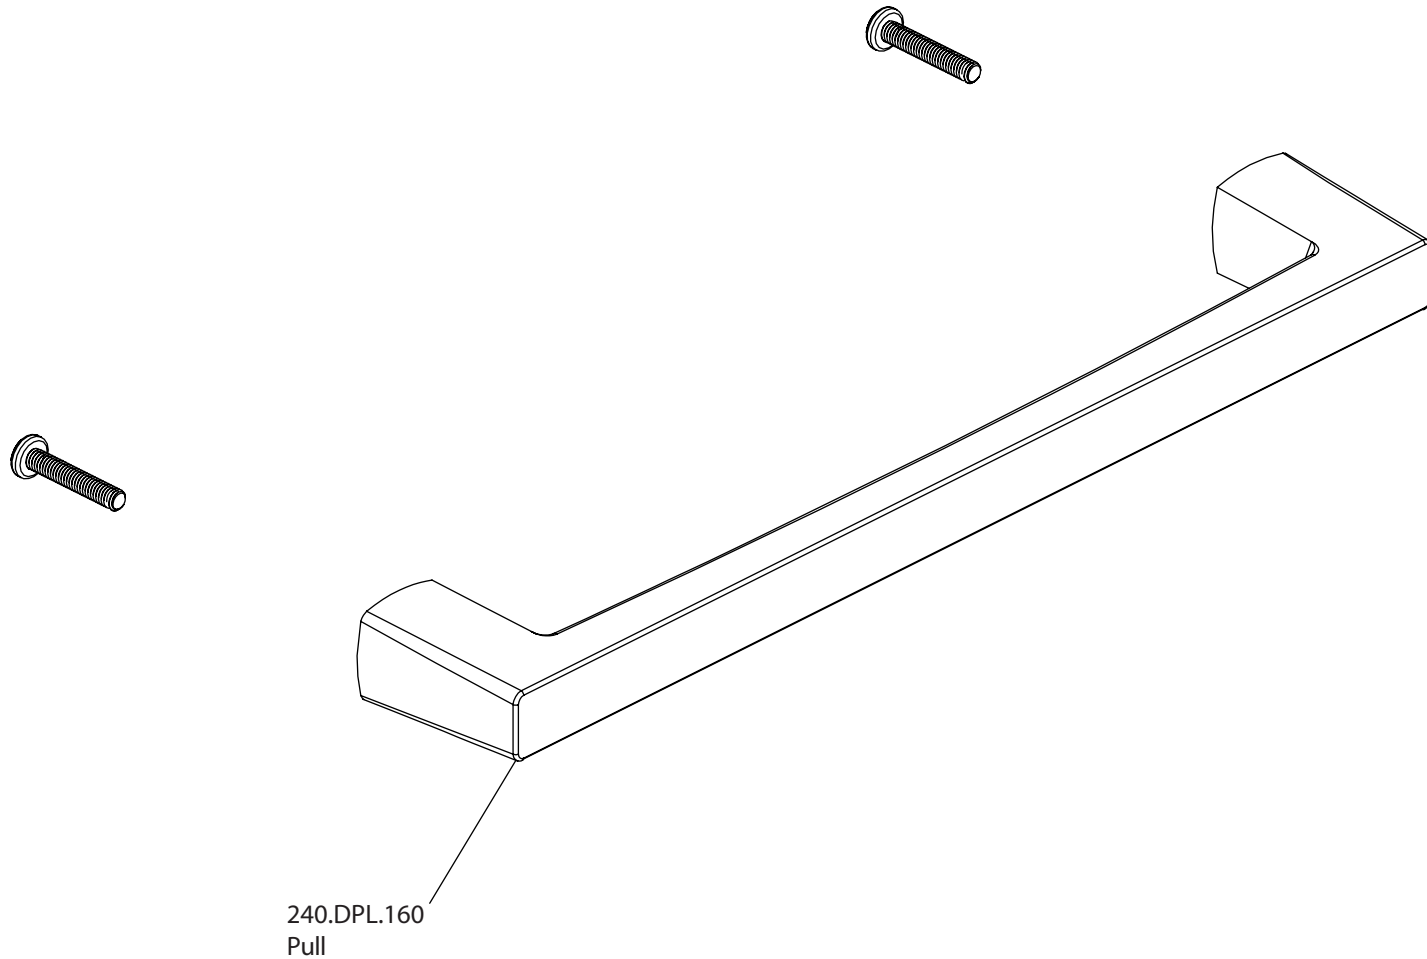

# Product Parts Breakdown

**Model No.** 240.DPL.160 **Ver** 2.53

**FLUSSO**  
LUXURY PLUMBING FIXTURES