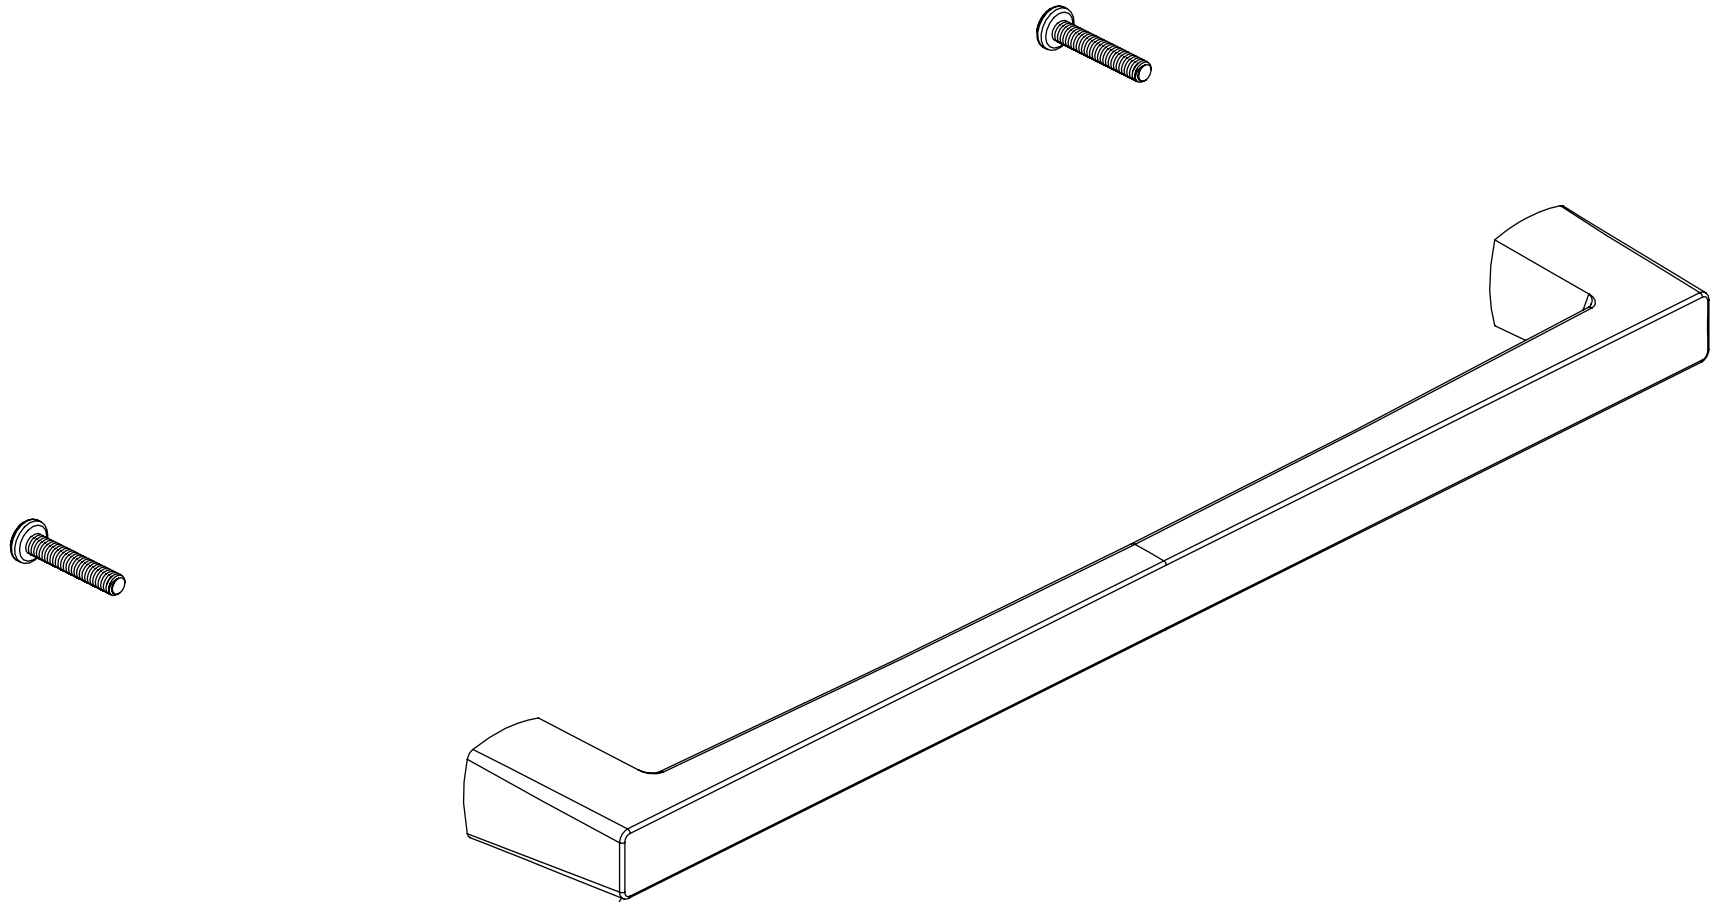

Product Parts Breakdown

240.DPL.192
Pull

Model No. 240.DPL.192 **Ver** 2.53

 **FLUSSO**
LUXURY PLUMBING FIXTURES