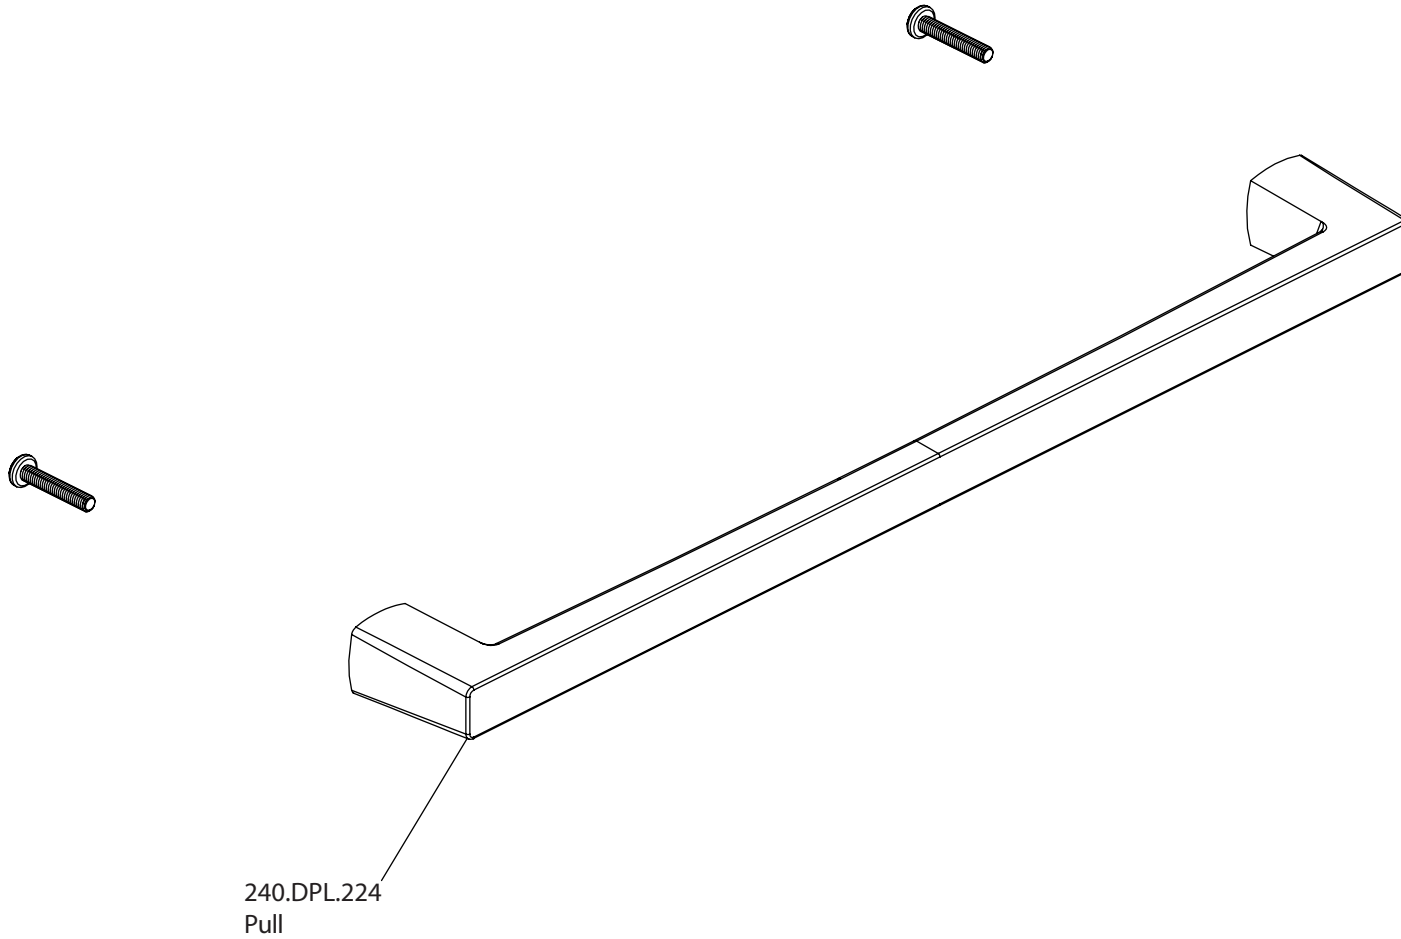

# Product Parts Breakdown

**Model No.** 240.DPL.224 **Ver** 2.53

**FLUSSO**  
LUXURY PLUMBING FIXTURES