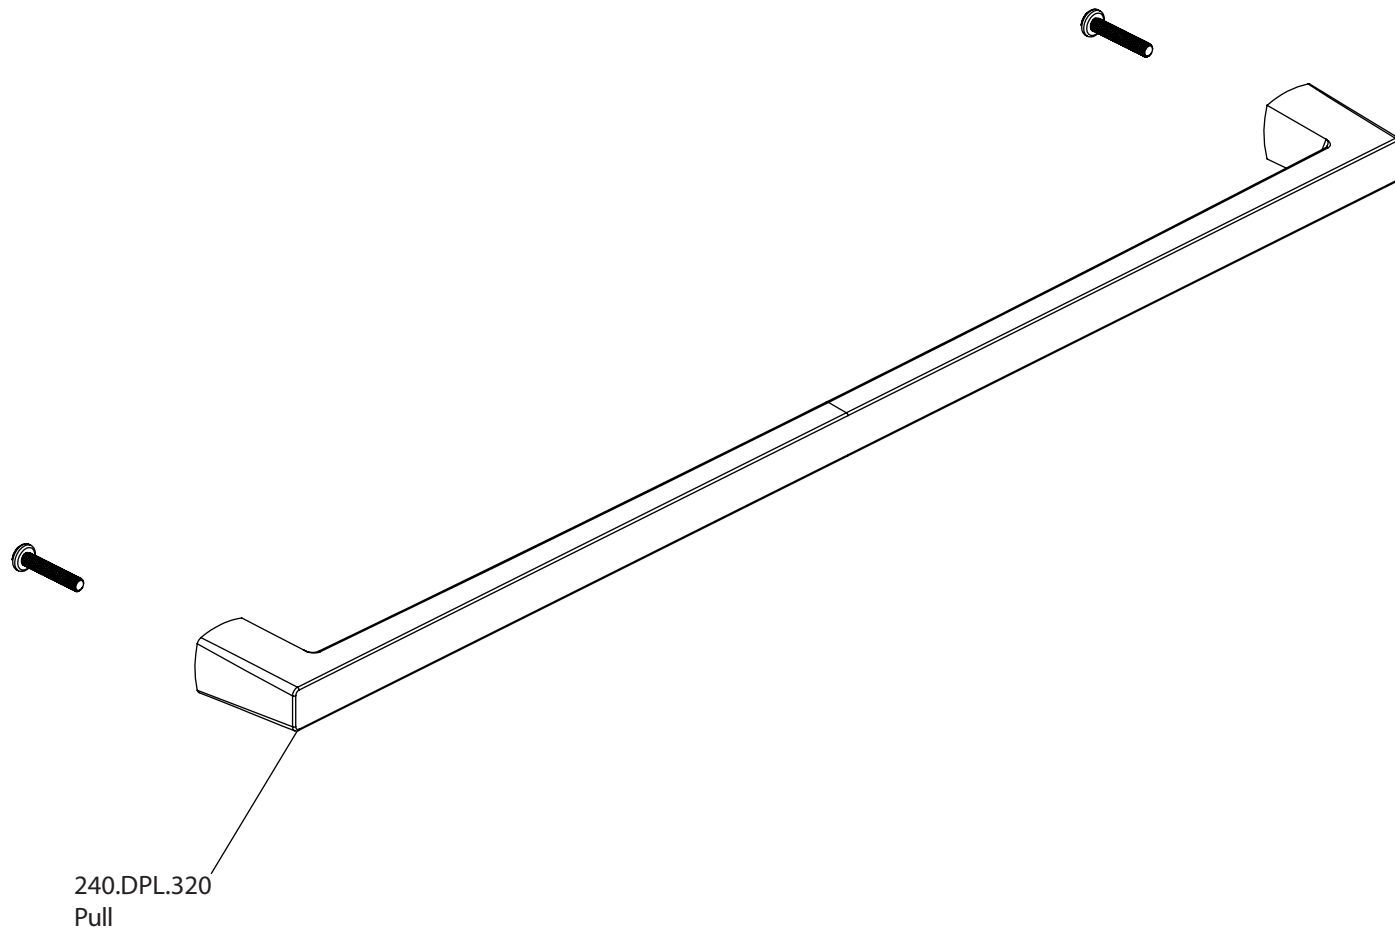

Product Parts Breakdown

Model No. 240.DPL.320 **Ver** 2.53

FLUSSO
LUXURY PLUMBING FIXTURES