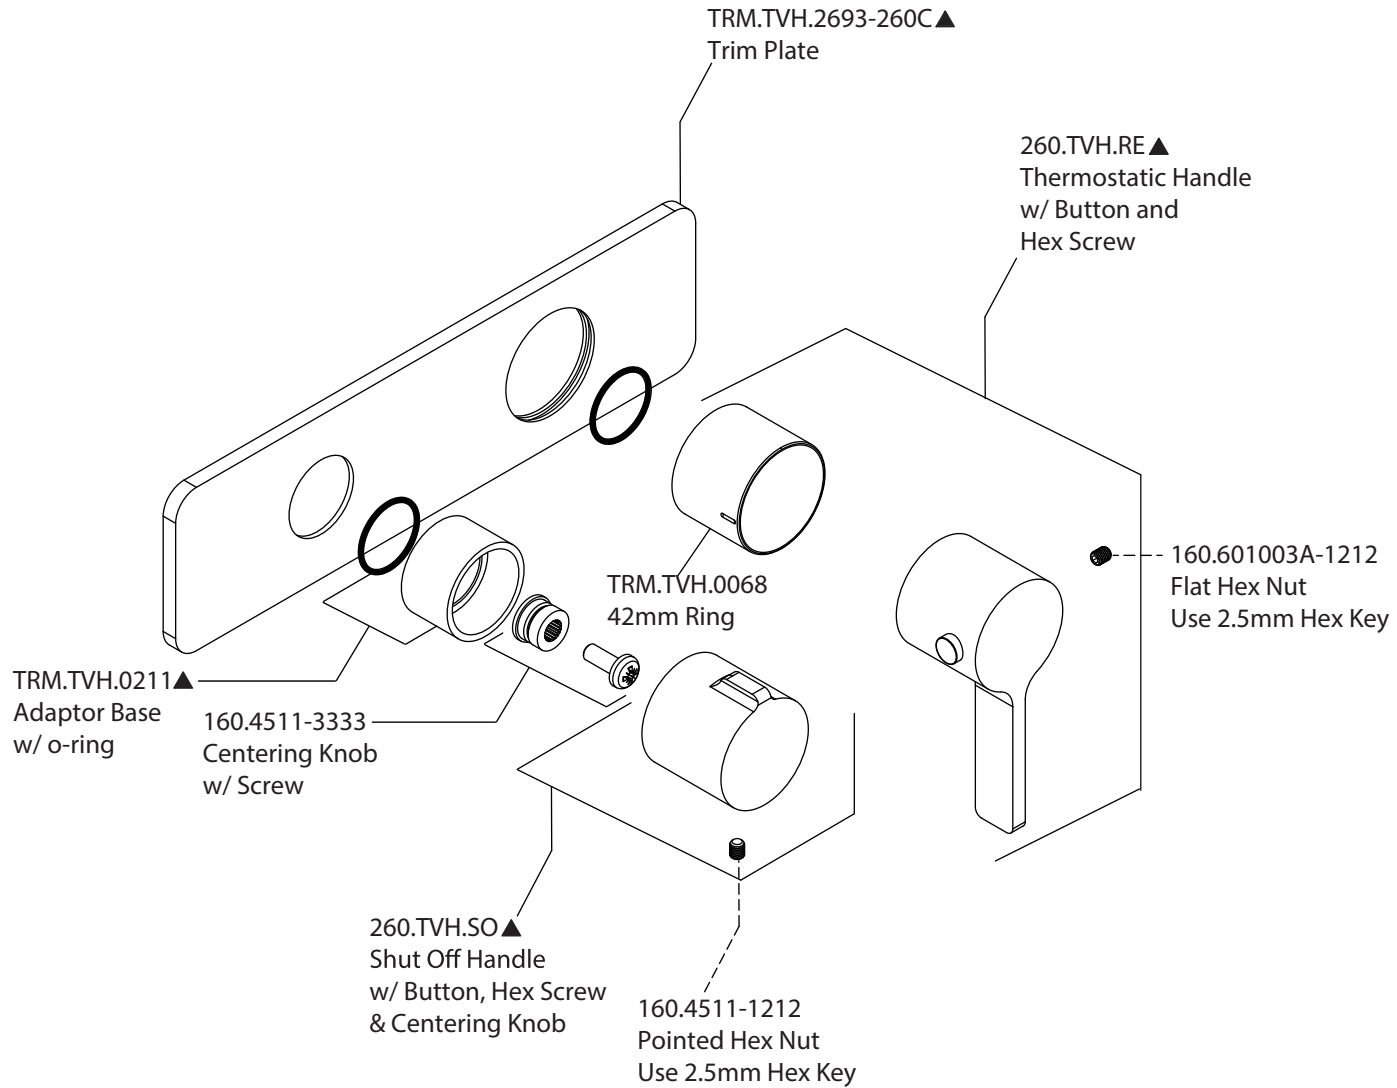

Product Parts Breakdown

▲ Specify Finish

Model No. 260.2693T

Ver 2.54

FLUSSO
LUXURY PLUMBING FIXTURES