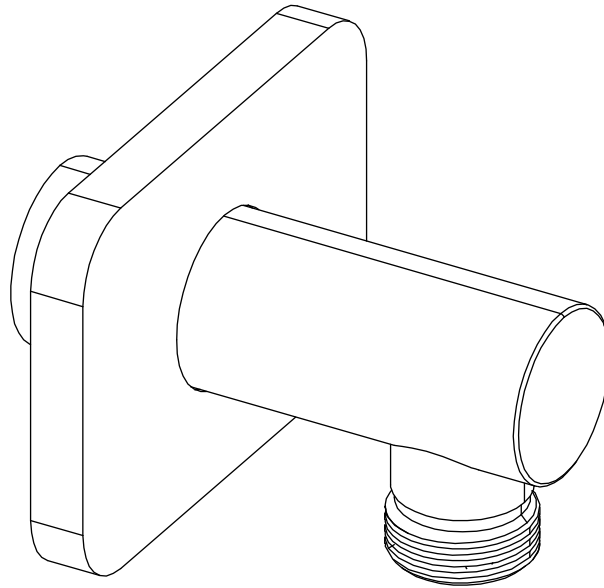

Product Parts Breakdown

Model No. 260.5505

Ver 2.53

 **FLUSSO**
LUXURY PLUMBING FIXTURES