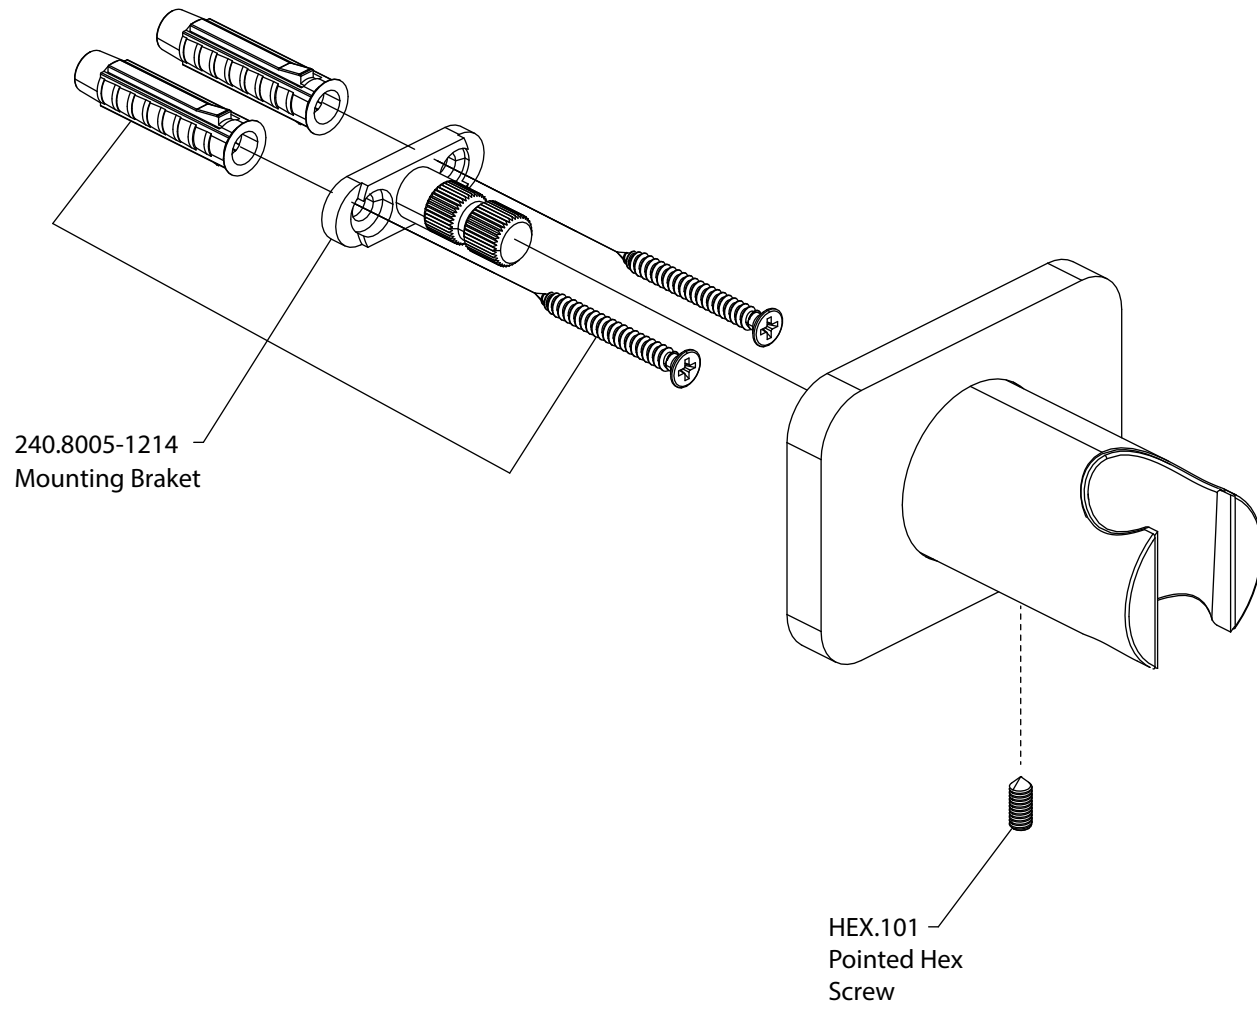

Product Parts Breakdown

240.8005-1214
Mounting Bracket

HEX.101
Pointed Hex
Screw

Model No. 260.8005

Ver 2.53