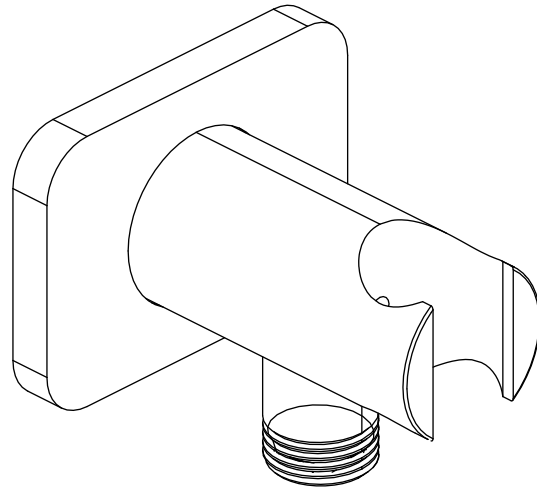

Product Parts Breakdown

Model No. 260.8006

Ver 2.53

 **FLUSSO**
LUXURY PLUMBING FIXTURES