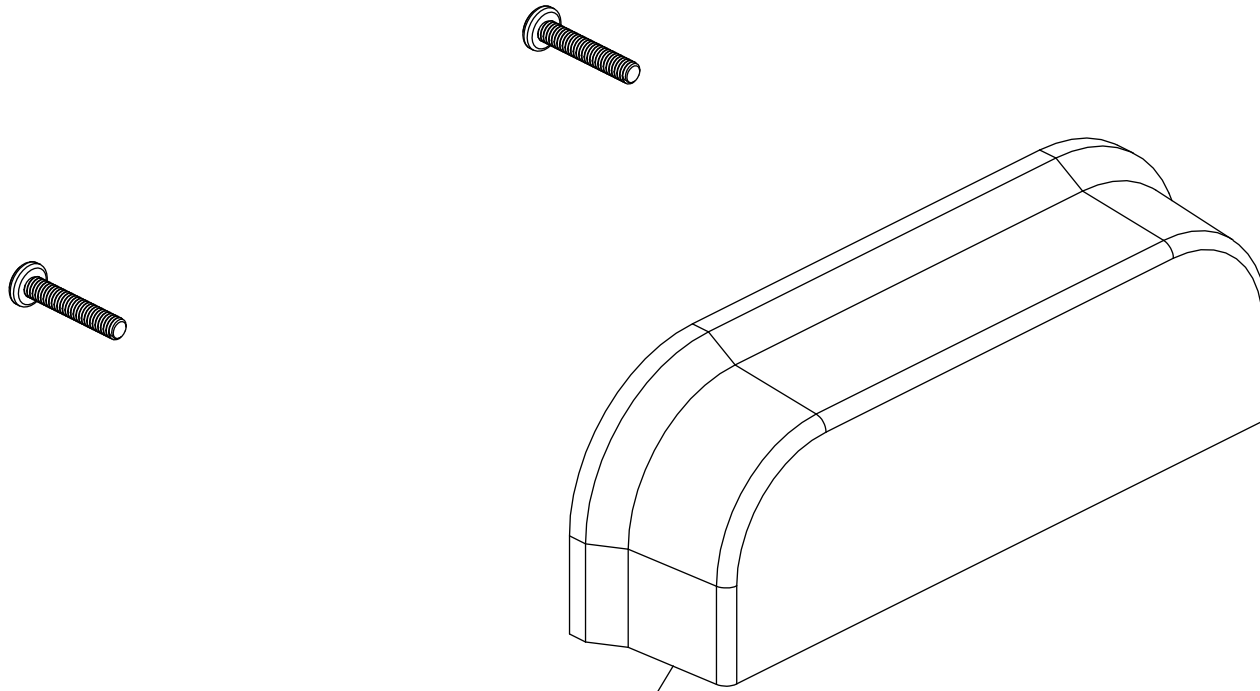

Product Parts Breakdown

270.CUP.100
Cup Pull

Model No. 270.CUP.100 **Ver** 2.53

 **FLUSSO**
LUXURY PLUMBING FIXTURES