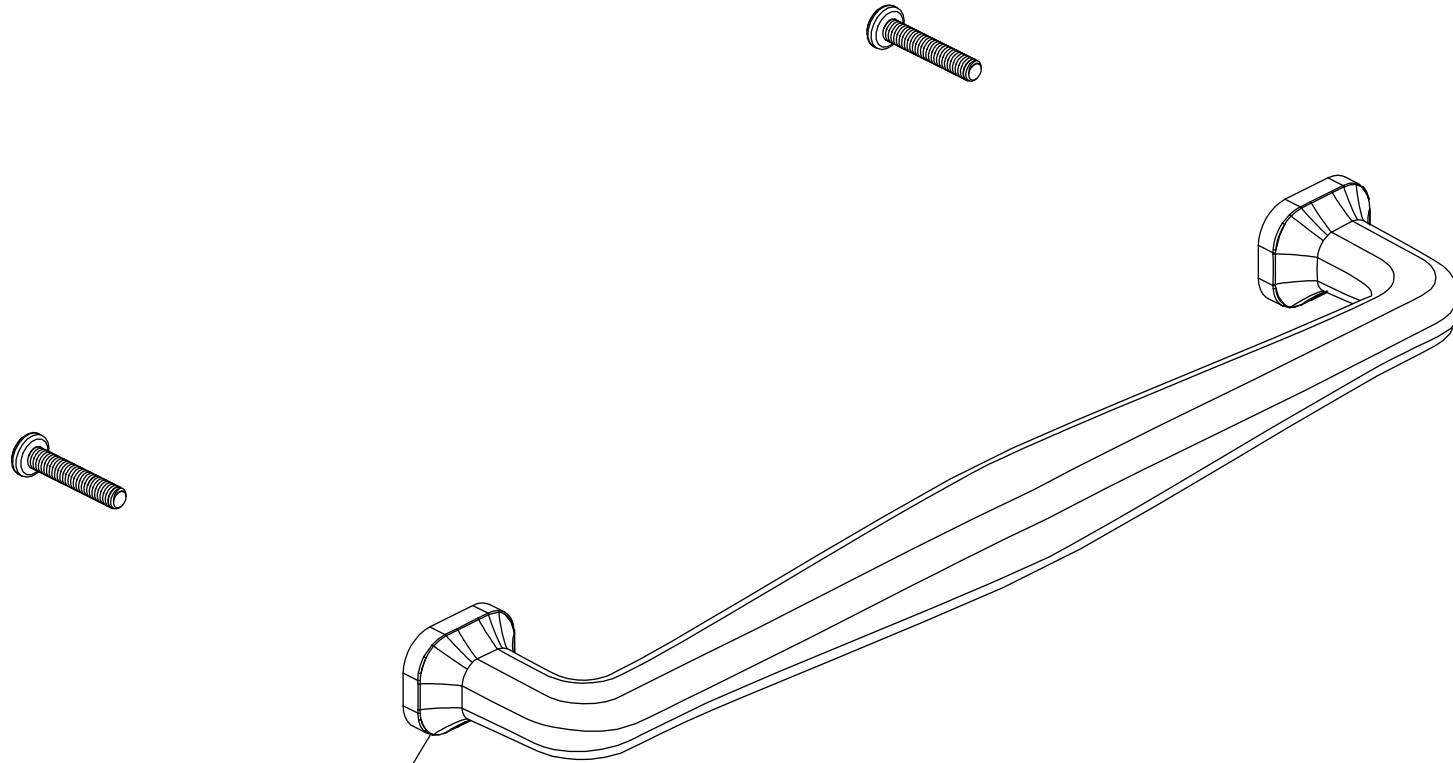

Product Parts Breakdown

270.DPL.160
Pull

Model No. 270.DPL.160 **Ver** 2.53

 **FLUSSO**
LUXURY PLUMBING FIXTURES