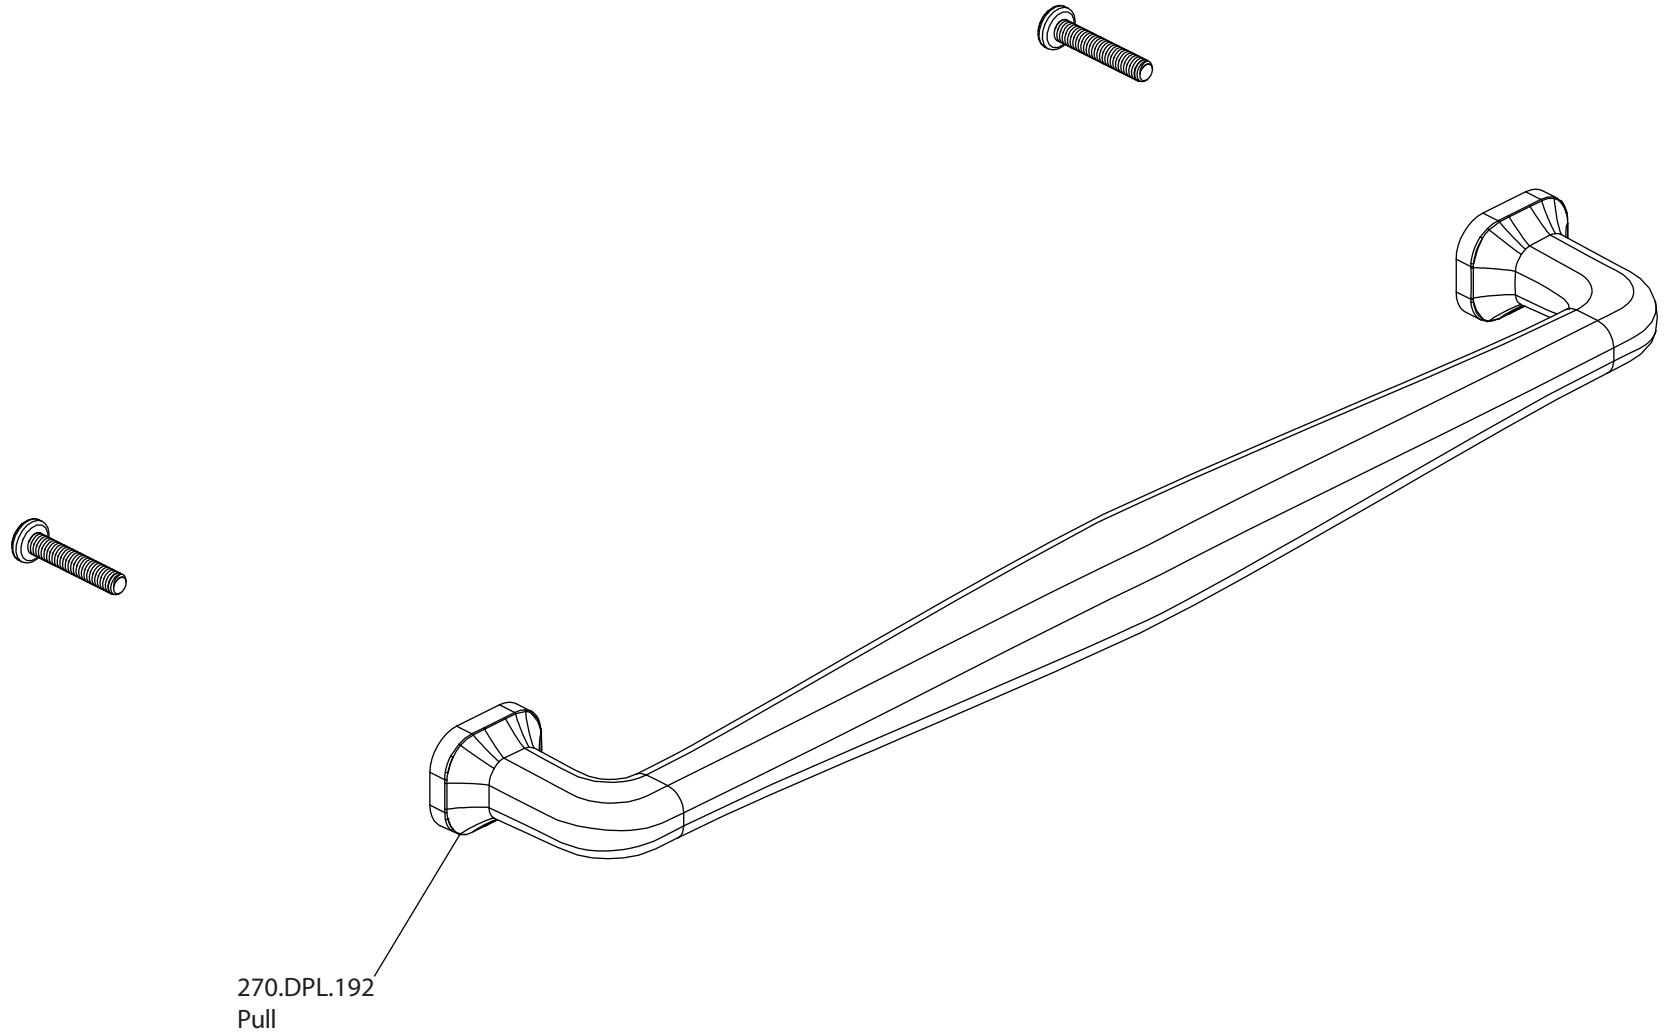

Product Parts Breakdown

Model No. 270.DPL.192 **Ver** 2.53

FLUSSO
LUXURY PLUMBING FIXTURES