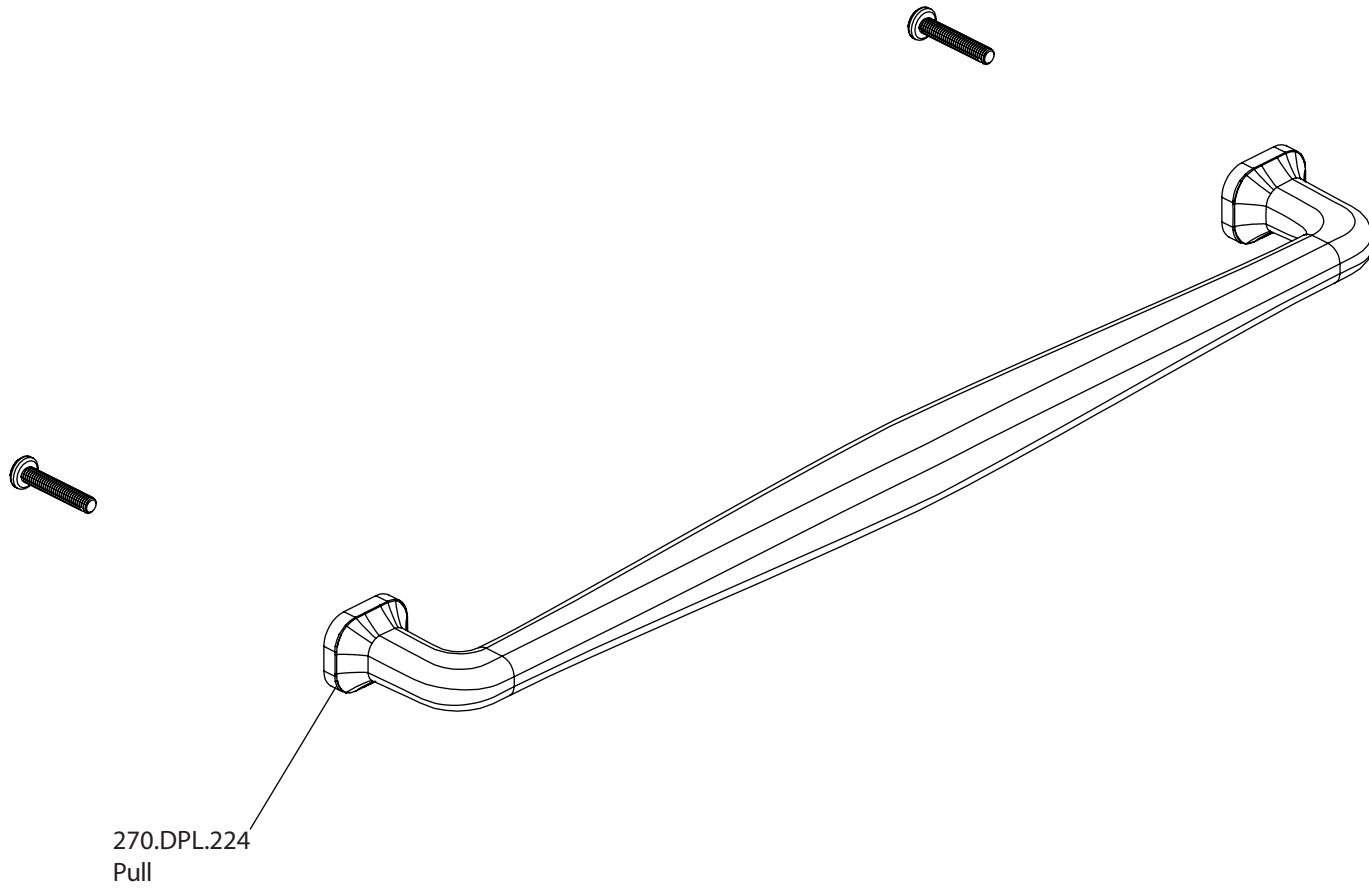

Product Parts Breakdown

Model No. 270.DPL.224 **Ver** 2.53

FLUSSO
LUXURY PLUMBING FIXTURES