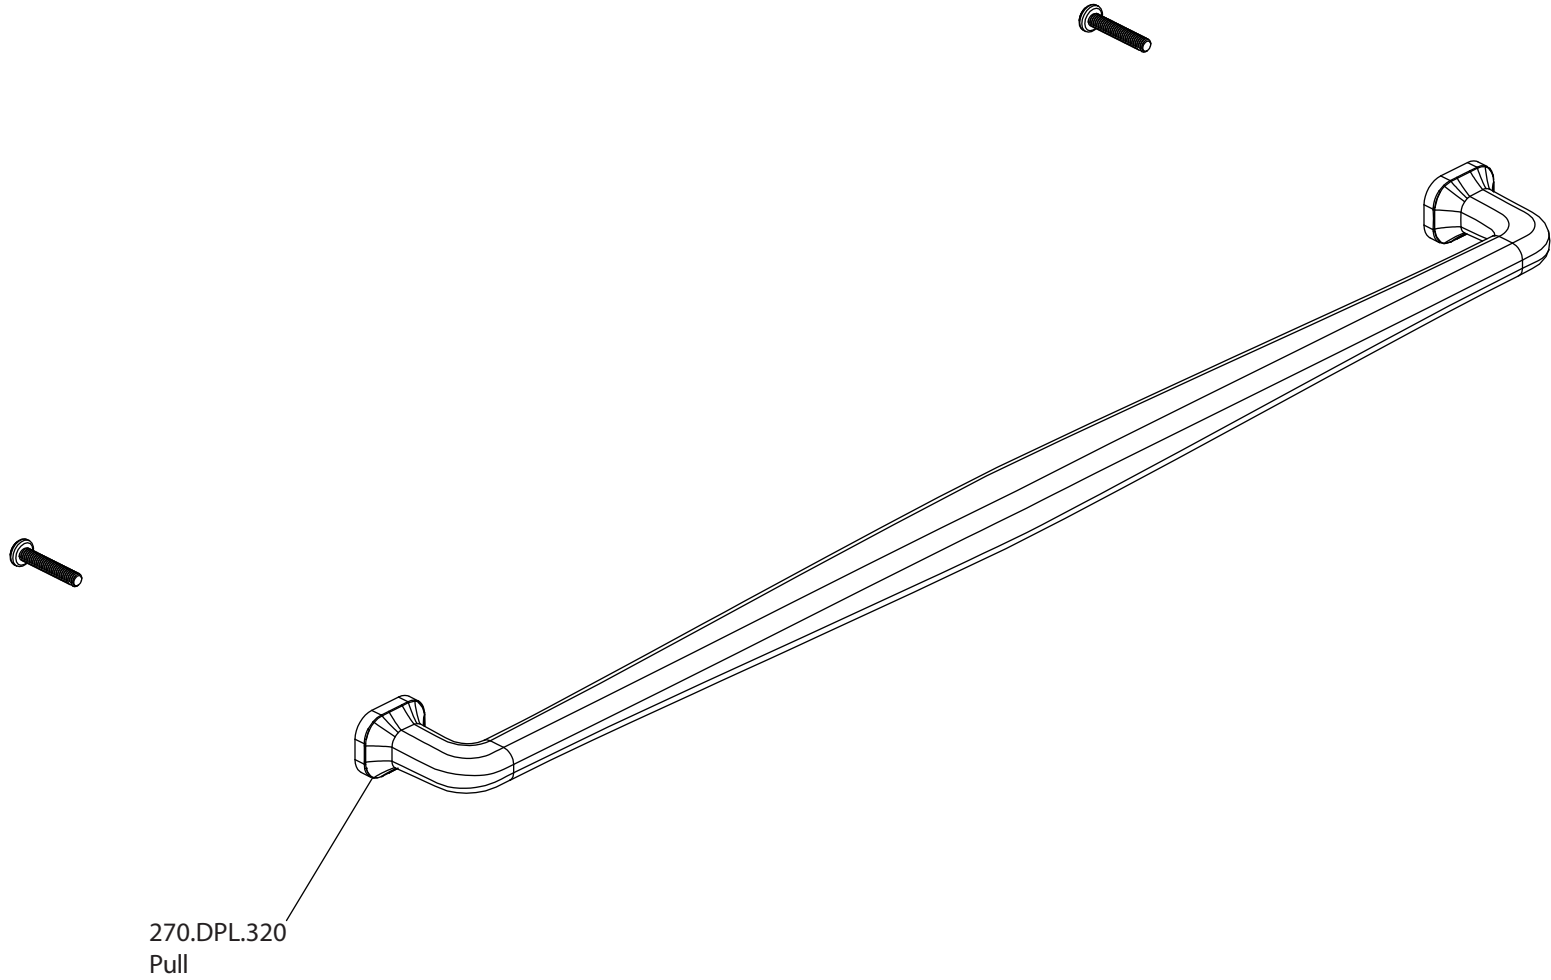

Product Parts Breakdown

Model No. 270.DPL.320 **Ver** 2.53

FLUSSO
LUXURY PLUMBING FIXTURES