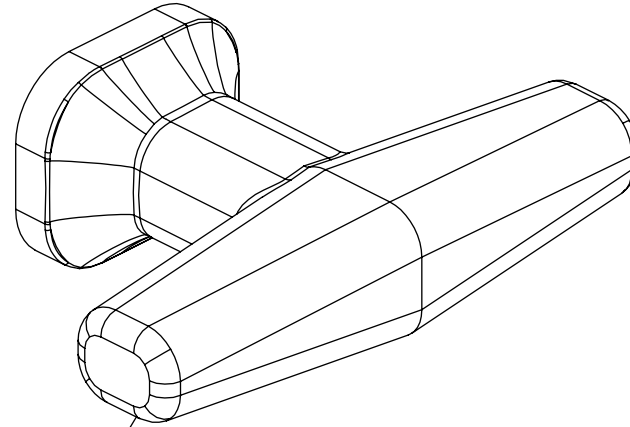

Product Parts Breakdown

270.TBP.100
Pull

Model No. 270.TBP.100 **Ver** 2.53

 **FLUSSO**
LUXURY PLUMBING FIXTURES