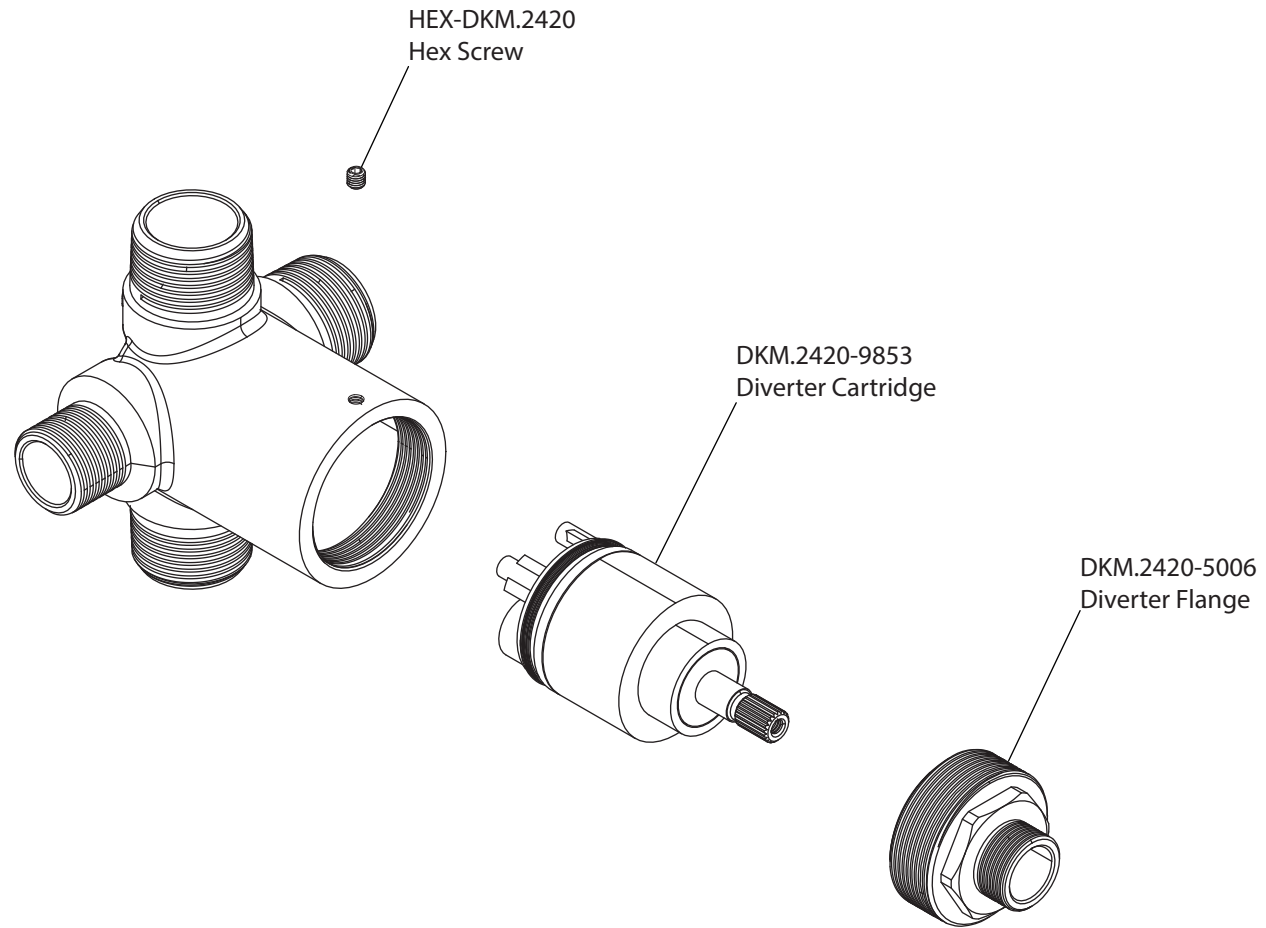

Product Parts Breakdown

Model No. DKM.2420

Ver 2.53

FLUSSO
LUXURY PLUMBING FIXTURES