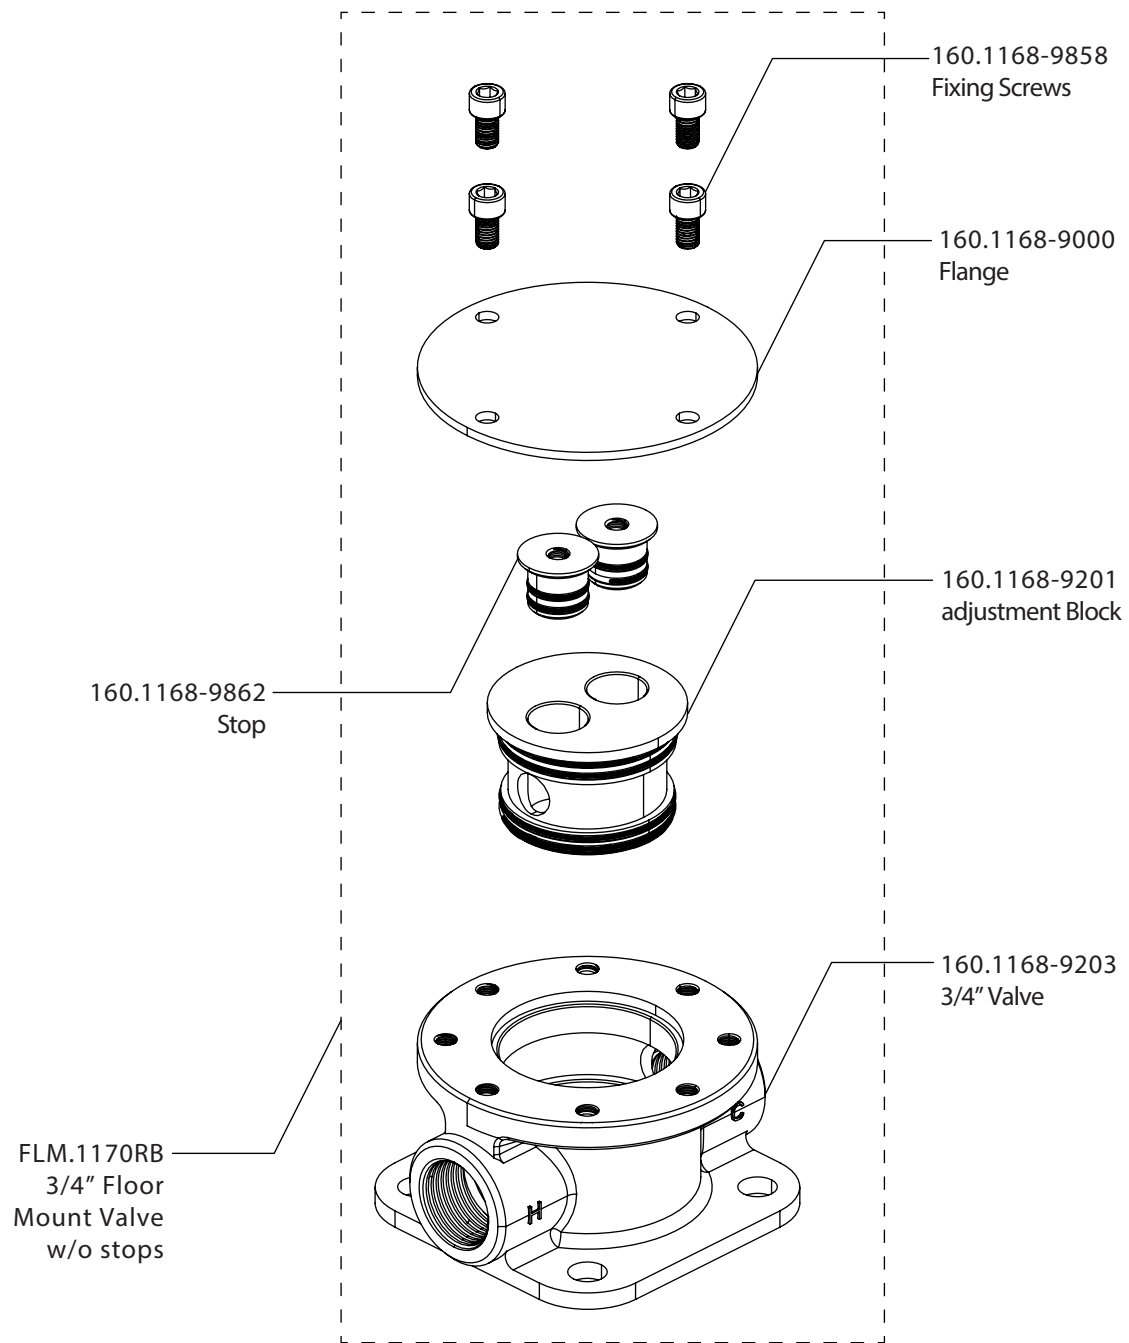

Product Parts Breakdown

Model No. FLM.1170RB **Ver** 2.53

FLUSSO
LUXURY PLUMBING FIXTURES