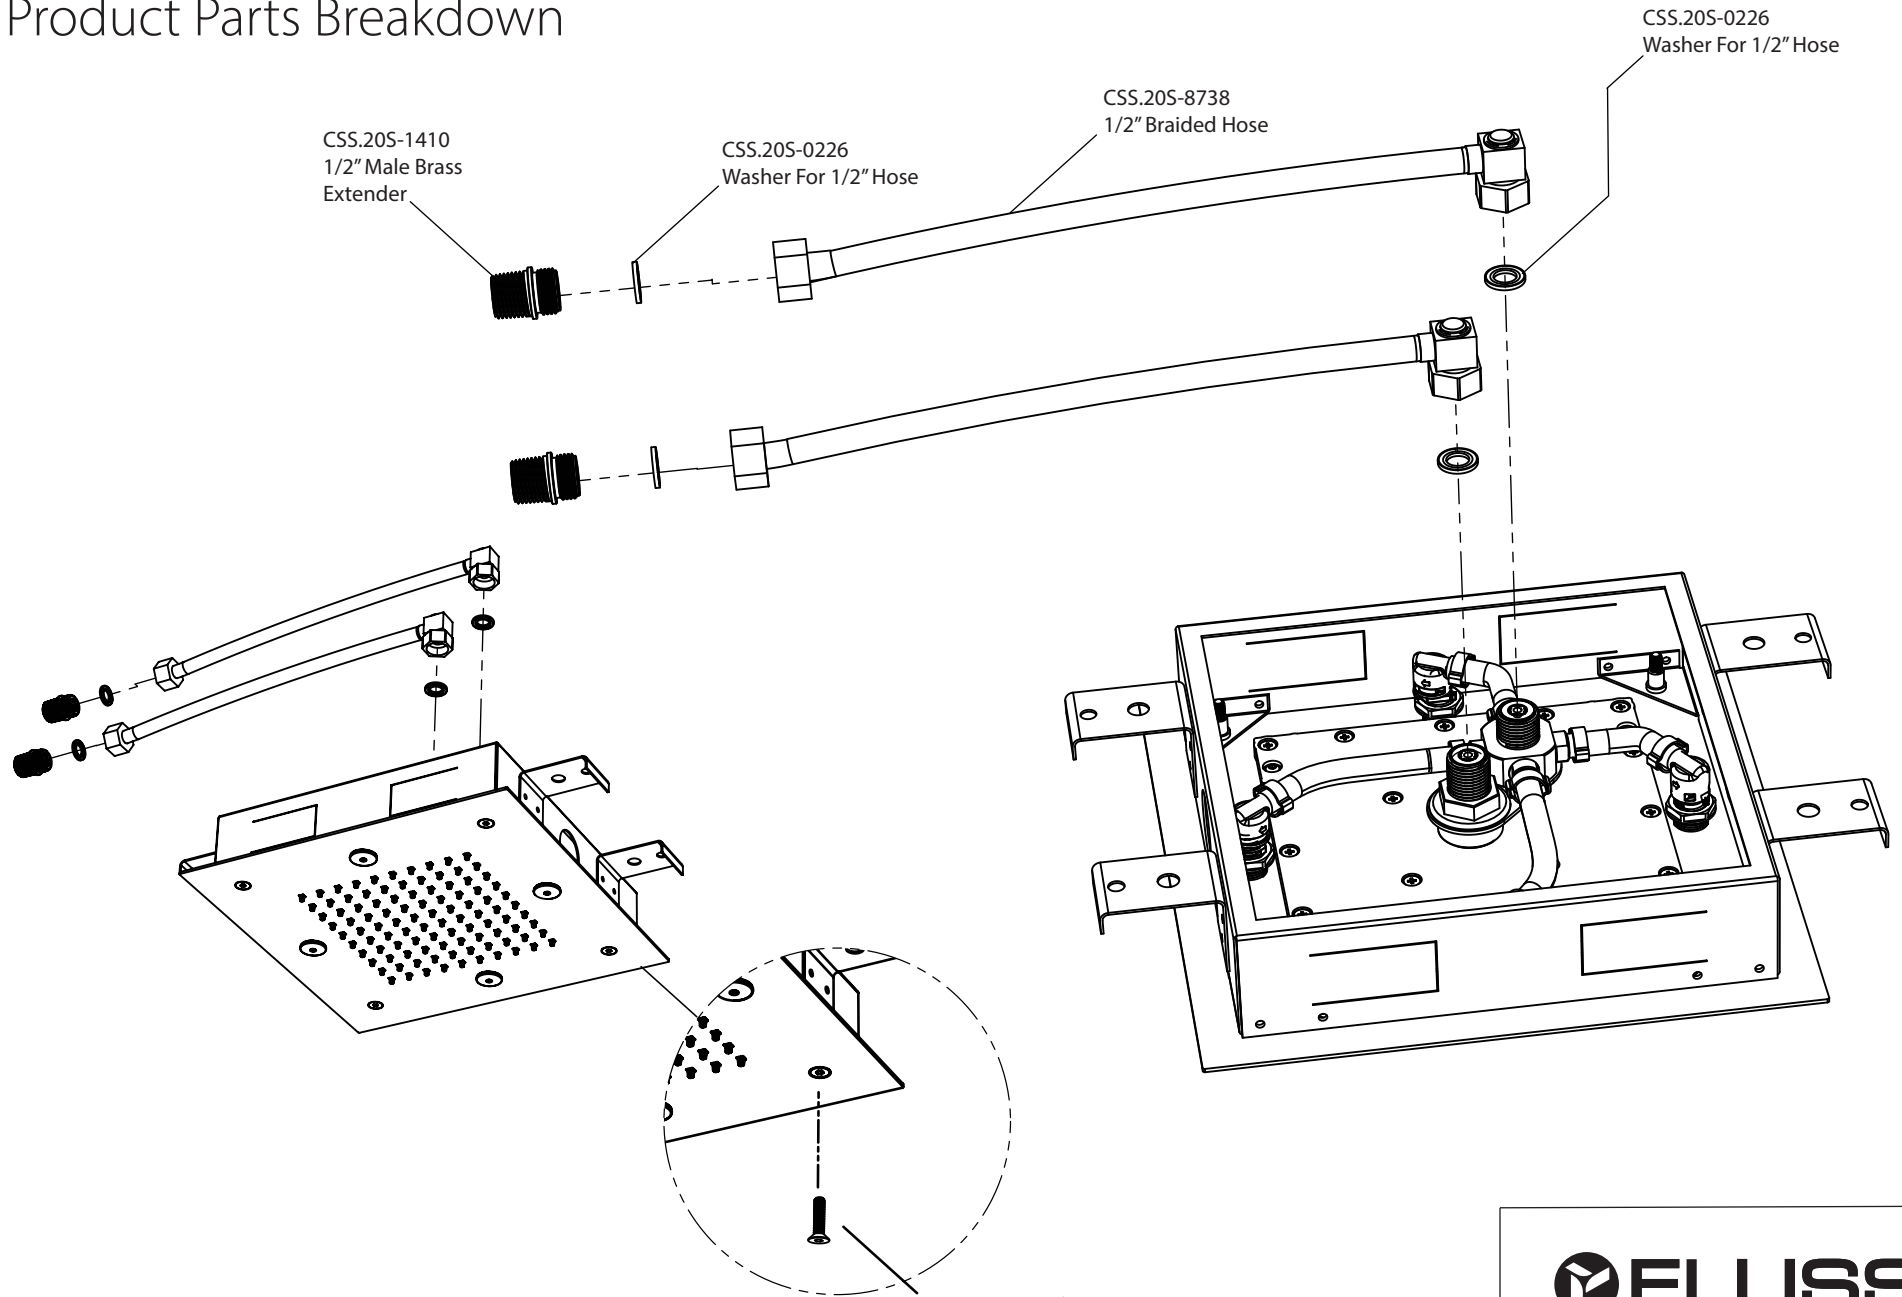

# Product Parts Breakdown

CSS.205-1410  
1/2" Male Brass  
Extender

CSS.205-0226  
Washer For 1/2" Hose

CSS.205-8738  
1/2" Braided Hose

CSS.205-0226  
Washer For 1/2" Hose

- CSS.155-0227 ▲  
Trim Attachment Screws - 40mm
- CSS.155-0227-60 ▲  
Trim Attachment Screws - 60mm
- CSS.155-0227-80 ▲  
Trim Attachment Screws - 80mm

**FLUSSO**  
LUXURY PLUMBING FIXTURES

MSS.12S

Ver 2.54