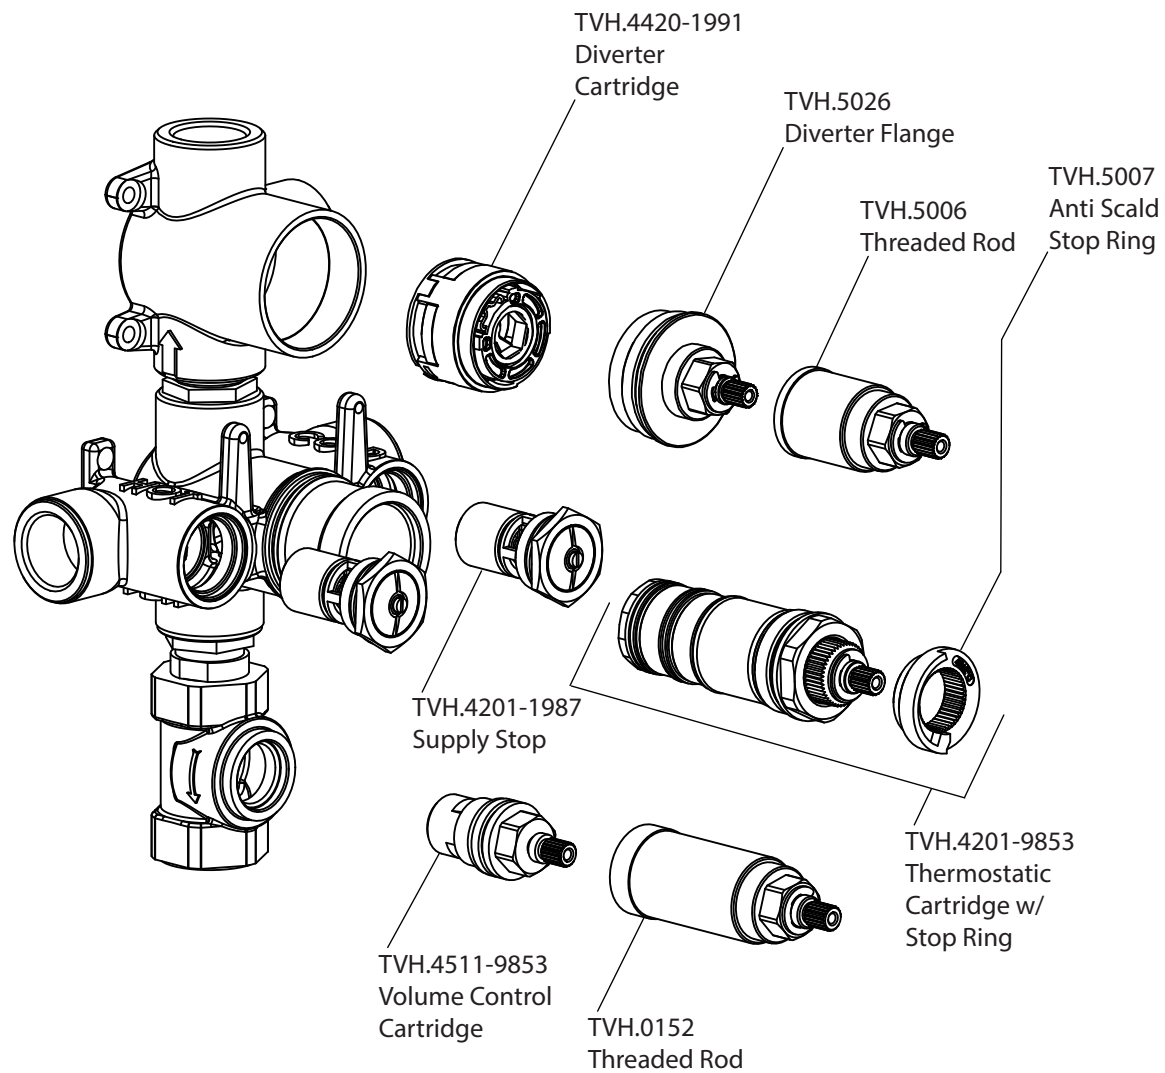

# Product Parts Breakdown

**Model No. TVH.4501**

**Ver 2.53**

**FLUSSO**  
LUXURY PLUMBING FIXTURES