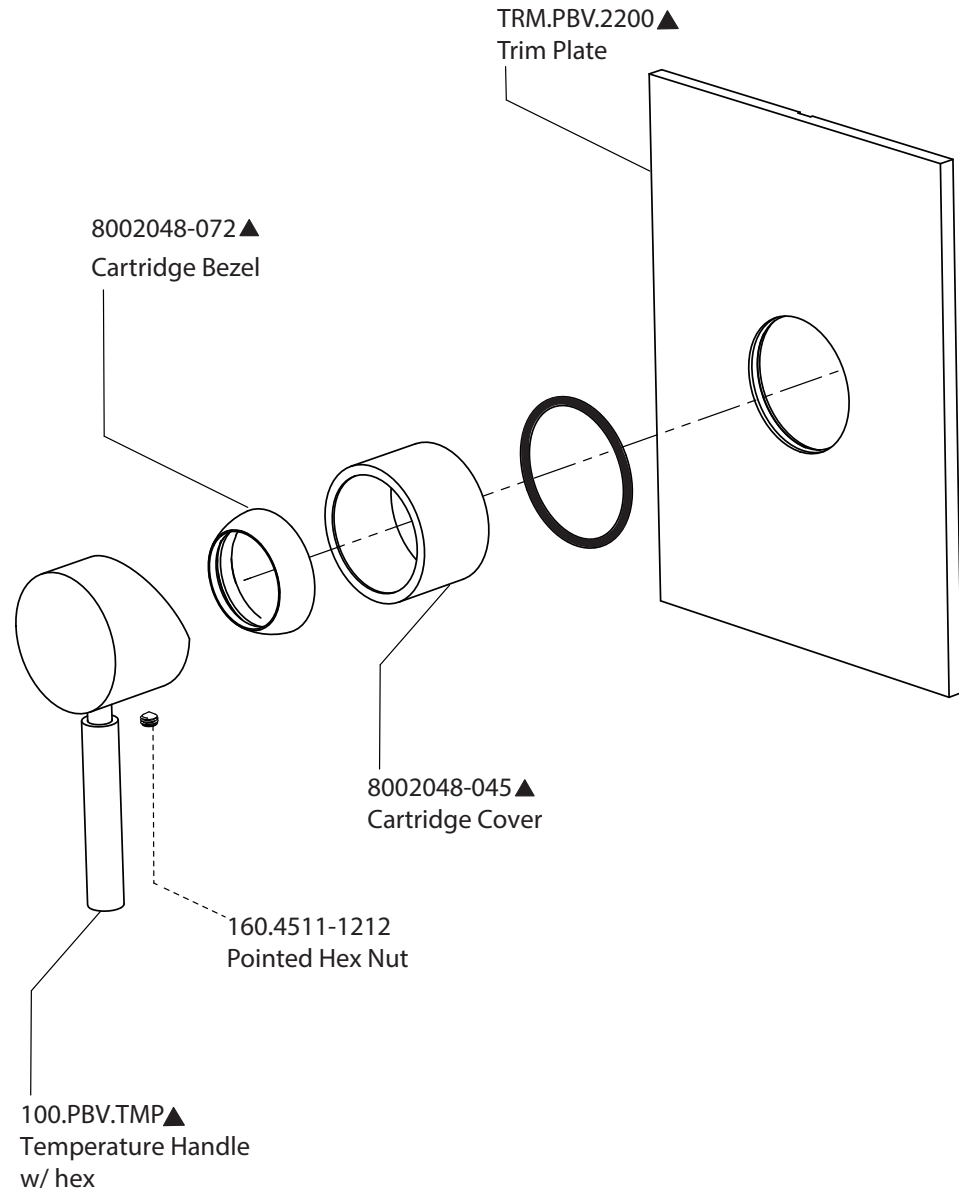

Product Parts Breakdown

Model No. UF.2200T

Ver 2.53