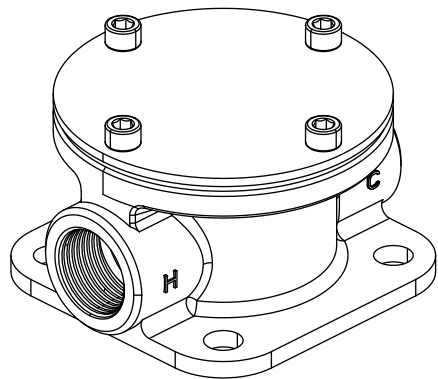

FLM.1170RB | Floor Mount Vavle

SPECIFICATIONS:

- Solid Brass Construction
- Floor Mounted Valve
- High water flow rate for fast tub filling
- 360° adjustable trim alignment
- Compatible with concrete or wood floors

STANDARDS:

- ASME A112.18.1 / CSA B125.1

Technical Diagram